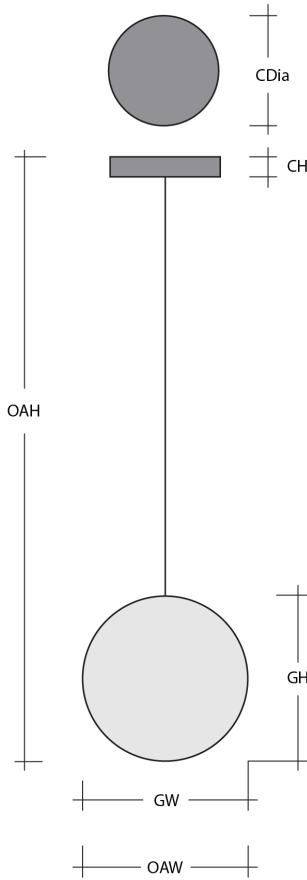

Rock Crystal Pendant - 19-Inch - Ready to Ship

Product Dimensions *Dimensions may vary up to 7/8"*

Overall Height	OAH	20.3 – 138.3 in
Overall Width	OAW	6 in
Canopy Height	CH	0.8 in
Canopy Diameter	CDia	6 in

Glass Dimensions

Large Qty		1
Large Glass Height	GH	13.9 in
Large Glass Width	GW	4.3 in

Electrical

Bulb/Lamping Qty		1
Bulb/Lamping Type		LED
Wattage		6 watts
Voltage		120 volts
Total Source Lumens		420 lumens
Dimming Type		TRIAC/ELV 0-10V
Correlated Color Temp: CCT		3000K
Color Rendering Index: CRI		93+
Certification		ETL

Installation & Mounting

Weight: Lbs		6 lbs
Mounting Type		J-Box
Minimum J-Box size		4L X 4W X 1.5D in
Suspension Type		Cloth Cord
Flat or Sloped		Sloped
Max Slope	SA	45 degrees
Slope Orientation		All
Location		Indoor/Dry

Other Information

Warranty		See Website

Project Notes

Name:

Location:

Quantity:

Finish Color:

Glass Color:

Notes: