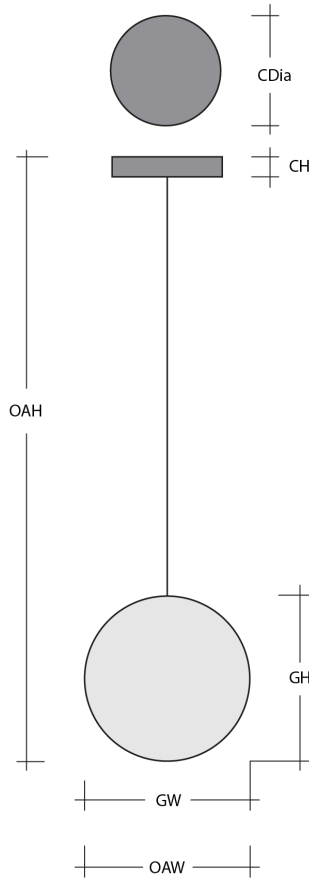

Ledgestone Pendant

Nearly two feet in height, this sculptural pendant features a hand-blown glass diffuser that appears to have been hewn from stone. Integrated LED illumination dramatically refracts light without the distraction of a filament bulb.

Novel Brass
(NB)

Glass Colors

Clear (LC)

Product Notes - PLEASE READ:

- All Hammerton Studio fixtures are handcrafted by artisans. Subtle imperfections reflect the mark of the maker and should be expected.
- This product may incorporate both steel and aluminum material. Transparent finishes may vary between steel and aluminum components.
- Products incorporating artisan blown and cast glass may create dramatic patterns of light and shadow on surrounding surfaces. While this is often desirable, shadowing can be minimized by adding recessed ceiling light to the installation area.

General Notes:

- Visit studio.hammerton.com to read our complete warranty.
- All dimensions are in inches unless otherwise noted. Dimensions may vary up to 7/8".

Revision date: 2025-01-22

[Scan for Product & Install Info](#)

Ledgestone Pendant

Product Dimensions *Dimensions may vary up to 7/8"*

Overall Height	OAH	25.2 – 143.2 in
Overall Width	OAW	6.4 in
Canopy Height	CH	0.8 in
Canopy Diameter	CDia	6 in

Glass Dimensions

Large Qty		1
Large Glass Height	GH	21.3 in
Large Glass Width	GW	4.5 in