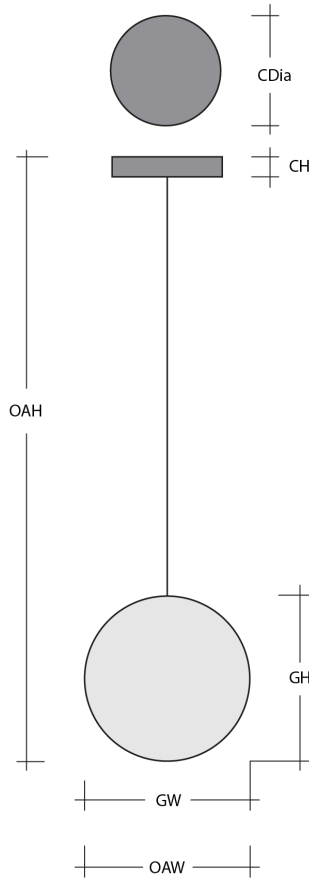

Aster Pendant (LED)

The Nebula Aster Pendant features a softly undulant 10"D round shade in artisan blown crystal glass with an LED-illuminated cast crystal glass diffuser in a choice of three styles. For a more traditional look, order with an E26 base that takes one 40W bulb.

[Scan for Product & Install Info](#)

General Notes:

- Visit studio.hammerton.com to read our complete warranty.
- All dimensions are in inches unless otherwise noted. Dimensions may vary up to 7/8".

Revision date: 2025-01-06

Aster Pendant (LED)

Product Dimensions *Dimensions may vary up to 7/8"*

| | | |
|-----------------|------|-----------------|
| Overall Height | OAH | 16.9 – 134.9 in |
| Overall Width | OAW | 9.7 in |
| Canopy Height | CH | 0.8 in |
| Canopy Diameter | CDia | 6 in |

Glass Dimensions

| | | |
|--------------------|----|--------|
| Large Qty | | 1 |
| Large Glass Height | GH | 9.8 in |
| Large Glass Width | GW | 9.7 in |

Electrical

| | | |
|----------------------------|--|-----------------|
| Bulb/Lamping Qty | | 1 |
| Bulb/Lamping Type | | LED |
| Wattage | | 6 watts |
| Voltage | | 120 volts |
| Total Source Lumens | | 420 lumens |
| Dimming Type | | TRIAC/ELV 0-10V |
| Correlated Color Temp: CCT | | 2700K or 3000K |
| Color Rendering Index: CRI | | 93+ |
| Certification | | ETL |