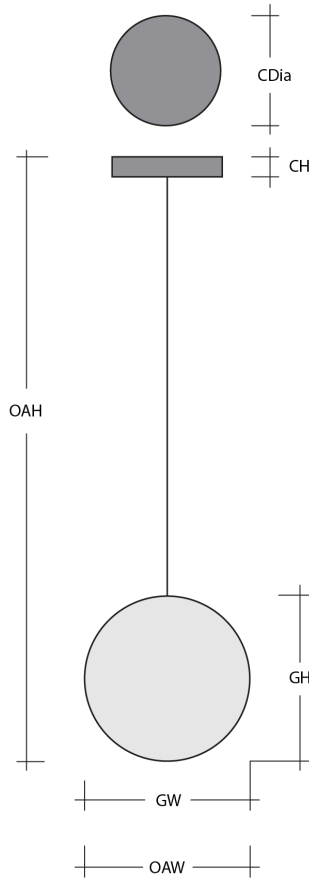

Sage Green (GE)

Cinnamon Red (RE)

Product Notes - PLEASE READ:

- All Hammerton Studio fixtures are handcrafted by artisans. Subtle imperfections reflect the mark of the maker and should be expected.
- This product may incorporate both steel and aluminum material. Transparent finishes may vary between steel and aluminum components.
- Products incorporating artisan blown and cast glass may create dramatic patterns of light and shadow on surrounding surfaces. While this is often desirable, shadowing can be minimized by adding recessed ceiling light to the installation area.

[Scan for Product & Install Info](#)

General Notes:

- Visit studio.hammerton.com to read our complete warranty.
- All dimensions are in inches unless otherwise noted. Dimensions may vary up to 7/8".

Revision date: 2025-04-03

Cabochon Pendant

Product Dimensions *Dimensions may vary up to 7/8"*

| | | |
|-----------------|------|-----------------|
| Overall Height | OAH | 12.7 – 130.7 in |
| Overall Width | OAW | 6.2 in |
| Canopy Height | CH | 0.8 in |
| Canopy Diameter | CDia | 6 in |

Glass Dimensions

| | | |
|-----------------------|----|--------|
| Cabochon Qty | | 1 |
| Cabochon Glass Height | GH | 5.7 in |
| Cabochon Glass Width | GW | 6.2 in |

Electrical

| | | |
|----------------------------|--|-----------------|
| Bulb/Lamping Qty | | 1 |
| Bulb/Lamping Type | | LED |
| Wattage | | 6 watts |
| Voltage | | 120 volts |
| Total Source Lumens | | 420 lumens |
| Dimming Type | | TRIAC/ELV 0-10V |
| Correlated Color Temp: CCT | | 2700K or 3000K |
| Color Rendering Index: CRI | | 93+ |
| Certification | | ETL |