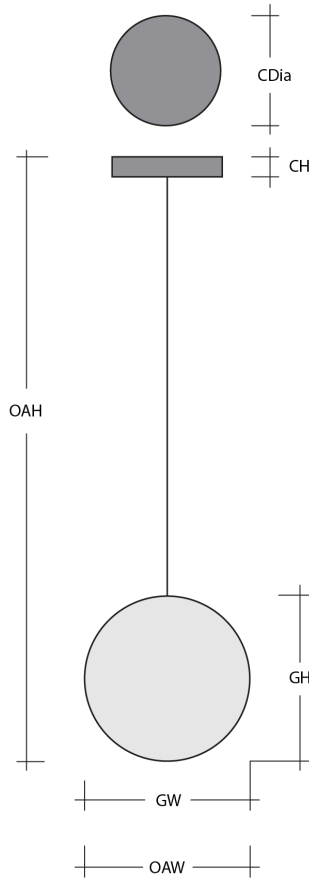

Novel Brass
(NB)

Glass Options

Smoke
Granite (SG)

Clear
Granite (CG)

Product Notes - PLEASE READ:

- All Hammerton Studio fixtures are handcrafted by artisans. Subtle imperfections reflect the mark of the maker and should be expected.
- This product may incorporate both steel and aluminum material. Transparent finishes may vary between steel and aluminum components.
- Products incorporating artisan blown and cast glass may create dramatic patterns of light and shadow on surrounding surfaces. While this is often desirable, shadowing can be minimized by adding recessed ceiling light to the installation area.

General Notes:

- Visit studio.hammerton.com to read our complete warranty.
- All dimensions are in inches unless otherwise noted. Dimensions may vary up to 7/8".

Revision date: 2025-06-18

[Scan for Product & Install Info](#)

Cirrus Single Pendant - Medium

Product Dimensions *Dimensions may vary up to 7/8"*

Overall Height	OAH	12.5 – 120 in
Overall Width	OAW	12 in
Canopy Height	CH	0.8 in
Canopy Diameter	CDia	6 in

Glass Dimensions

Glass Height	GH	11 in
Glass Width	GW	12 in
Medium Qty		1

Electrical

Bulb/Lamping Qty		1
Bulb/Lamping Type		LED
Wattage		4 watts
Voltage		120 volts
Total Source Lumens		340 lumens
Dimming Type		TRIAC/ELV
Correlated Color Temp: CCT		3000K
Color Rendering Index: CRI		93+
Certification		ETL