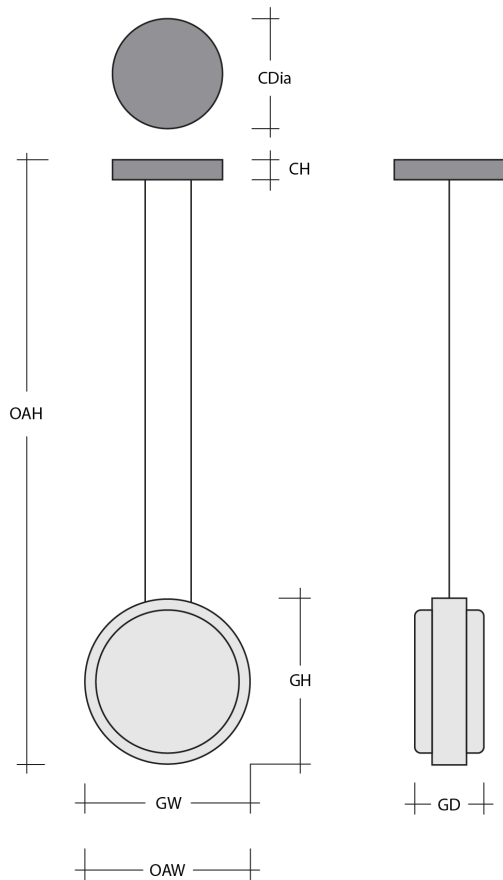

- All Hammerton Studio fixtures are handcrafted by artisans. Subtle imperfections reflect the mark of the maker and should be expected.
- This product may incorporate both steel and aluminum material. Transparent finishes may vary between steel and aluminum components.
- Products incorporating artisan blown and cast glass may create dramatic patterns of light and shadow on surrounding surfaces. While this is often desirable, shadowing can be minimized by adding recessed ceiling light to the installation area.

General Notes:

- Visit studio.hammerton.com to read our complete warranty.
- All dimensions are in inches unless otherwise noted. Dimensions may vary up to 7/8".

Revision date: 2025-12-23

[Scan for Product & Install Info](#)

Iris Single Large Pendant

Product Dimensions *Dimensions may vary up to 7/8"*

Overall Height	OAH	15 – 120 in
Overall Width	OAW	12 in
Canopy Height	CH	1.385 in
Canopy Diameter	CDia	6.35 in

Glass Dimensions

Glass Height	GH	12 in
Glass Width	GW	12 in
Glass Depth	GD	2.625 in
Large Qty		1

Electrical

Bulb/Lamping Qty		1
Bulb/Lamping Type		LED
Wattage		8.84 watts
Voltage		120 volts
Total Source Lumens		781 lumens
Dimming Type		TRIAC/ELV
Correlated Color Temp: CCT		2700K or 3000K
Color Rendering Index: CRI		93+
Certification		ETL