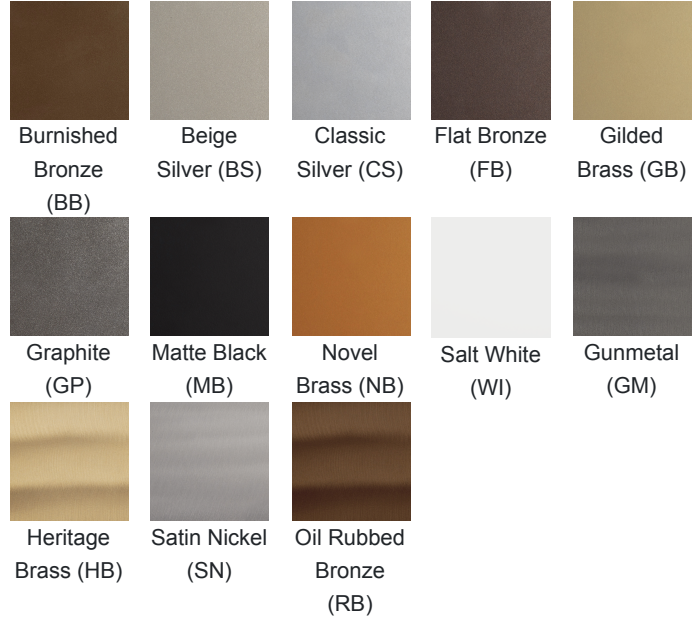

Finishes

Glass Options

Clear (C)

Accent

Chalk
Ceramic
(CB1)

Charcoal
Ceramic
(CB2)

Product Notes - PLEASE READ:

- All Hammerton Studio fixtures are handcrafted by artisans. Subtle imperfections reflect the mark of the maker and should be expected.
- This product may incorporate both steel and aluminum material. Transparent finishes may vary between steel and aluminum components.
- Products incorporating artisan blown and cast glass may create dramatic patterns of light and shadow on surrounding surfaces. While this is often desirable, shadowing can be minimized by adding recessed ceiling light to the installation area.