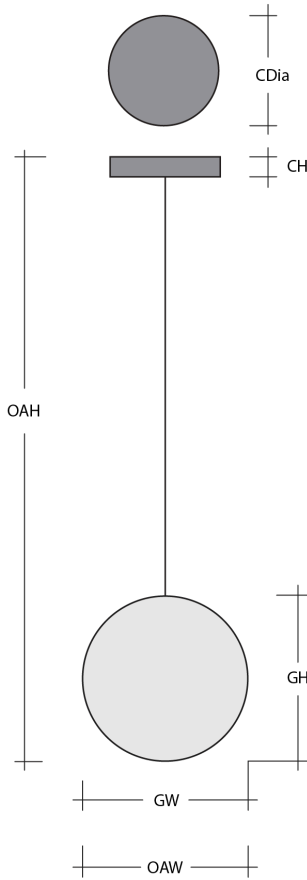

Hailstone Single Pendant

The Hailstone pendant reimagines the beloved Raindrop collection with an earthier, more casual spirit. Its handcrafted ceramic cap replaces the traditional fluted profile, layering organic texture with modern artistry. Each light showcases up to five pounds of luxuriously thick, LED-illuminated hand-blown glass and is available in two ceramic color accents.

Finishes

Glass Options

Clear (C)

Accent

Chalk
Ceramic
(CB1)

Charcoal
Ceramic
(CB2)

Product Notes - PLEASE READ:

- All Hammerton Studio fixtures are handcrafted by artisans. Subtle imperfections reflect the mark of the maker and should be expected.
- This product may incorporate both steel and aluminum material. Transparent finishes may vary between steel and aluminum components.
- Products incorporating artisan blown and cast glass may create dramatic patterns of light and shadow on surrounding surfaces. While this is often desirable, shadowing can be minimized by adding recessed ceiling light to the installation area.

General Notes:

- Visit studio.hammerton.com to read our complete warranty.
- All dimensions are in inches unless otherwise noted. Dimensions may vary up to 7/8".

Revision date: 2025-12-03

Scan for Product &
[Install Info](#)

Hailstone Single Pendant

Product Dimensions *Dimensions may vary up to 7/8"*

Overall Height	OAH	19.7 – 137.7 in
Overall Width	OAW	6 in
Canopy Height	CH	0.8 in
Canopy Diameter	CDia	6 in

Glass Dimensions

Medium Qty		1
Medium Glass Height	GH	17.5 in
Medium Glass Width	GW	4.8 in