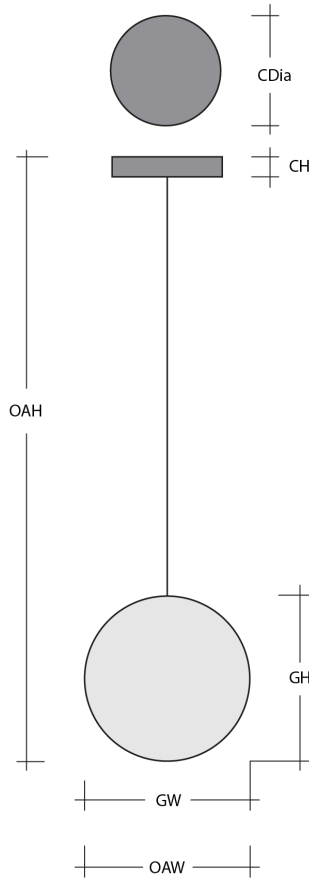

### Product Notes - PLEASE READ:

- All Hammerton Studio fixtures are handcrafted by artisans. Subtle imperfections reflect the mark of the maker and should be expected.
- This product may incorporate both steel and aluminum material. Transparent finishes may vary between steel and aluminum components.
- Products incorporating artisan blown and cast glass may create dramatic patterns of light and shadow on surrounding surfaces. While this is often desirable, shadowing can be minimized by adding recessed ceiling light to the installation area.

### General Notes:

- Visit [studio.hammerton.com](http://studio.hammerton.com) to read our complete warranty.
- All dimensions are in inches unless otherwise noted. Dimensions may vary up to 7/8".

Revision date: 2025-08-14

### Product Dimensions *Dimensions may vary up to 7/8"*

Overall Height	OAH	15.5 – 70.5 in
Overall Width	OAW	6.5 in
Canopy Height	CH	0.8 in
Canopy Diameter	CDia	6 in