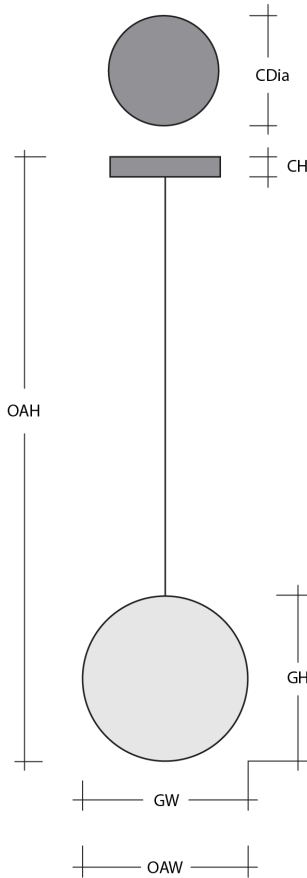

Clear (OC)

Smoke (OS)

Suspension

Diamond
Chain (CH1)

Oval Chain
(CH2)

Rectangular
Chain (CH3)

Product Notes - PLEASE READ:

- All Hammerton Studio fixtures are handcrafted by artisans. Subtle imperfections reflect the mark of the maker and should be expected.
- This product may incorporate both steel and aluminum material. Transparent finishes may vary between steel and aluminum components.
- Products incorporating artisan blown and cast glass may create dramatic patterns of light and shadow on surrounding surfaces. While this is often desirable, shadowing can be minimized by adding recessed ceiling light to the installation area.

General Notes:

- Visit studio.hammerton.com to read our complete warranty.
- All dimensions are in inches unless otherwise noted. Dimensions may vary up to 7/8".

Revision date: 2025-08-14

[Scan for Product & Install Info](#)

Coppa Single Pendant Chain

Product Dimensions *Dimensions may vary up to 7/8"*

Overall Height	OAH	10.1 – 65.1 in
Overall Width	OAW	8 in
Canopy Height	CH	0.8 in
Canopy Diameter	CDia	6 in

Glass Dimensions

Coppa Qty		1
Coppa Glass Height	GH	5.2 in
Coppa Glass Width	GW	8 in