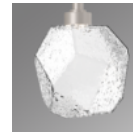

Gem Chain Pendant

Luxurious Gem pendant lighting adds eye-catching intrigue above kitchen islands, vanities, and bedside tables. Integrated LED illuminates each artisan-blown glass 'Gem' shade without the distraction of a filament bulb.

Finishes

Beige Silver
(BS)

Flat Bronze
(FB)

Gilded Brass
(GB)

Matte Black
(MB)

Glass Options

Amber (A)

Bronze (B)

Clear (C)

Smoke (S)

Suspension

Diamond
Chain (CH1)

Oval Chain
(CH2)

Rectangular
Chain (CH3)

Product Notes - PLEASE READ:

- All Hammerton Studio fixtures are handcrafted by artisans. Subtle imperfections reflect the mark of the maker and should be expected.
- This product may incorporate both steel and aluminum material. Transparent finishes may vary between steel and aluminum components.
- Products incorporating artisan blown and cast glass may create dramatic patterns of light and shadow on surrounding surfaces. While this is often desirable, shadowing can be minimized by adding recessed ceiling light to the installation area.

Gem Chain Pendant

Product Dimensions *Dimensions may vary up to 7/8"*

Overall Height	OAH	14.3 – 69.3 in
Overall Width	OAW	7.8 in
Canopy Height	CH	0.8 in
Canopy Diameter	CDia	6 in

Glass Dimensions

Large Qty		1
Large Glass Height	GH	7.9 in
Large Glass Width	GW	7.8 in