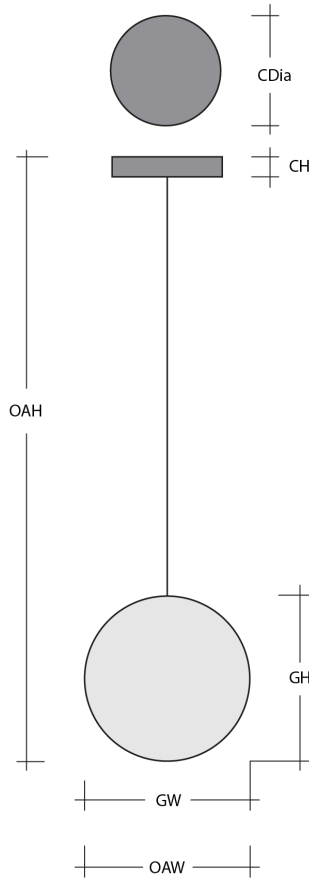

Clear (C)

Smoke (S)

Suspension

Diamond
Chain (CH1)

Oval Chain
(CH2)

Rectangular
Chain (CH3)

Product Notes - PLEASE READ:

- All Hammerton Studio fixtures are handcrafted by artisans. Subtle imperfections reflect the mark of the maker and should be expected.
- This product may incorporate both steel and aluminum material. Transparent finishes may vary between steel and aluminum components.
- Products incorporating artisan blown and cast glass may create dramatic patterns of light and shadow on surrounding surfaces. While this is often desirable, shadowing can be minimized by adding recessed ceiling light to the installation area.

General Notes:

- Visit studio.hammerton.com to read our complete warranty.
- All dimensions are in inches unless otherwise noted. Dimensions may vary up to 7/8".

Revision date: 2025-08-14

[Scan for Product & Install Info](#)

Gem Chain Pendant

Product Dimensions *Dimensions may vary up to 7/8"*

Overall Height	OAH	14.3 – 69.3 in
Overall Width	OAW	7.8 in
Canopy Height	CH	0.8 in
Canopy Diameter	CDia	6 in

Glass Dimensions

Large Qty		1
Large Glass Height	GH	7.9 in
Large Glass Width	GW	7.8 in