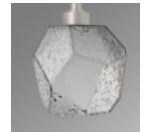

Gem Chain Pendant

Luxurious Gem pendant lighting adds eye-catching intrigue above kitchen islands, vanities, and bedside tables. Integrated LED illuminates each artisan-blown glass 'Gem' shade without the distraction of a filament bulb.

Finishes

Beige Silver
(BS)

Flat Bronze
(FB)

Gilded Brass
(GB)

Matte Black
(MB)

Glass Options

Amber (A)

Bronze (B)

Clear (C)

Smoke (S)

Suspension

Diamond
Chain (CH1)

Oval Chain
(CH2)

Rectangular
Chain (CH3)

Product Notes - PLEASE READ:

- All Hammerton Studio fixtures are handcrafted by artisans. Subtle imperfections reflect the mark of the maker and should be expected.
- This product may incorporate both steel and aluminum material. Transparent finishes may vary between steel and aluminum components.
- Products incorporating artisan blown and cast glass may create dramatic patterns of light and shadow on surrounding surfaces. While this is often desirable, shadowing can be minimized by adding recessed ceiling light to the installation area.