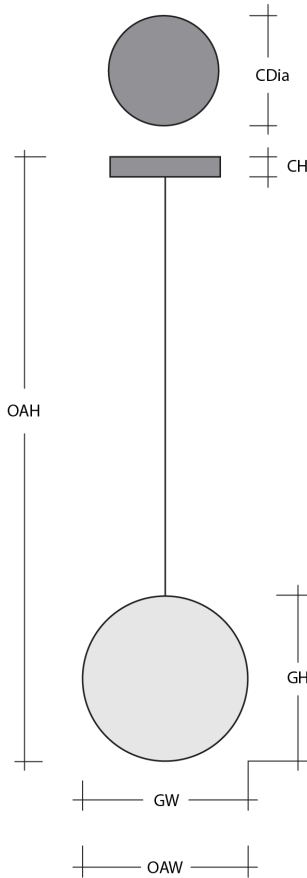

Smoke (OS)

Suspension

Diamond
Chain (CH1)

Oval Chain
(CH2)

Rectangular
Chain (CH3)

Product Notes - PLEASE READ:

- All Hammerton Studio fixtures are handcrafted by artisans. Subtle imperfections reflect the mark of the maker and should be expected.
- This product may incorporate both steel and aluminum material. Transparent finishes may vary between steel and aluminum components.
- Products incorporating artisan blown and cast glass may create dramatic patterns of light and shadow on surrounding surfaces. While this is often desirable, shadowing can be minimized by adding recessed ceiling light to the installation area.

General Notes:

- Visit studio.hammerton.com to read our complete warranty.
- All dimensions are in inches unless otherwise noted. Dimensions may vary up to 7/8".

Revision date: 2025-08-14

[Scan for Product & Install Info](#)

Terra Single Pendant Chain

Product Dimensions *Dimensions may vary up to 7/8"*

Overall Height	OAH	13.3 – 68.3 in
Overall Width	OAW	9 in
Canopy Height	CH	0.5 in
Canopy Diameter	CDia	6 in

Glass Dimensions

Terra Qty		1
Terra Glass Height	GH	8.4 in
Terra Glass Width	GW	9 in