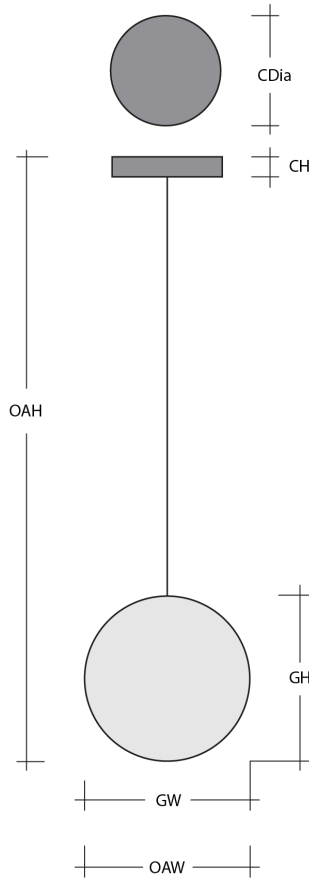

Aalto Pendant Chain - 15-Inch

This intriguing pendant style features Aalto artisan blown glass. Integrated LED illuminates the glass without the distraction of a filament bulb.

Finishes

Beige Silver
(BS)

Amber (RA)

Bronze (RB)

Clear (RC)

Smoke (RS)

Product Notes - PLEASE READ:

- All Hammerton Studio fixtures are handcrafted by artisans. Subtle imperfections reflect the mark of the maker and should be expected.
- This product may incorporate both steel and aluminum material. Transparent finishes may vary between steel and aluminum components.
- Products incorporating artisan blown and cast glass may create dramatic patterns of light and shadow on surrounding surfaces. While this is often desirable, shadowing can be minimized by adding recessed ceiling light to the installation area.

General Notes:

- Visit studio.hammerton.com to read our complete warranty.
- All dimensions are in inches unless otherwise noted. Dimensions may vary up to 7/8".

Revision date: 2025-08-14

[Scan for Product & Install Info](#)

Aalto Pendant Chain - 15-Inch

Product Dimensions *Dimensions may vary up to 7/8"*

Overall Height	OAH	16.4 – 71.4 in
Overall Width	OAW	6 in
Canopy Height	CH	0.8 in
Canopy Diameter	CDia	6 in

Glass Dimensions