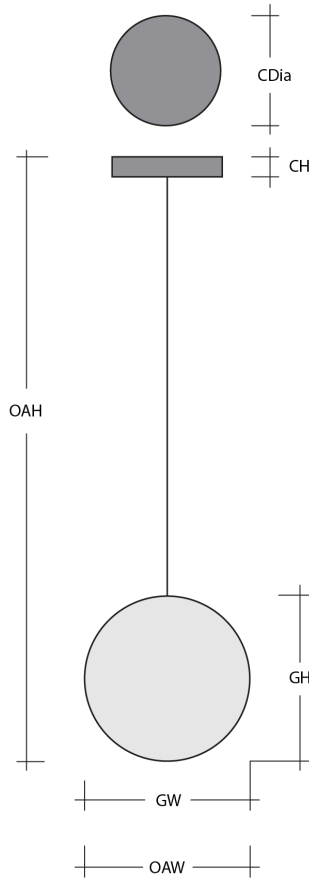

Ledgestone Chain Pendant

Nearly two feet in height, this sculptural pendant features a hand-blown glass diffuser that appears to have been hewn from stone. Integrated LED illumination dramatically refracts light from stone. Integrated LED illumination dramatically refracts light without the distraction of a filament bulb.

Diamond
Chain (CH1)

Oval Chain
(CH2)

Rectangular
Chain (CH3)

Product Notes - PLEASE READ:

- All Hammerton Studio fixtures are handcrafted by artisans. Subtle imperfections reflect the mark of the maker and should be expected.
- This product may incorporate both steel and aluminum material. Transparent finishes may vary between steel and aluminum components.
- Products incorporating artisan blown and cast glass may create dramatic patterns of light and shadow on surrounding surfaces. While this is often desirable, shadowing can be minimized by adding recessed ceiling light to the installation area.

General Notes:

- Visit studio.hammerton.com to read our complete warranty.
- All dimensions are in inches unless otherwise noted. Dimensions may vary up to 7/8".

Revision date: 2025-08-14

[Scan for Product & Install Info](#)

Ledgestone Chain Pendant

Product Dimensions *Dimensions may vary up to 7/8"*

Overall Height	OAH	25.2 – 80.2 in
Overall Width	OAW	6.4 in
Canopy Height	CH	0.8 in
Canopy Diameter	CDia	6 in

Glass Dimensions

Large Qty		1
Large Glass Height	GH	21.3 in
Large Glass Width	GW	4.5 in