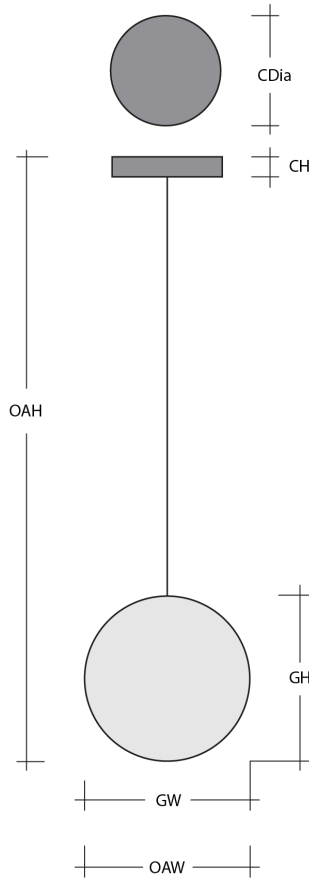

Nova Round Single Pendant Chain (LED)

The Nebula Nova Pendant features a softly undulant 10"W oval shade in artisan blown crystal glass with an LED-illuminated cast crystal glass diffuser in a choice of three styles. For a more traditional look, order with an E26 base that takes one 40W bulb.

Zircon
(ZA,ZB,ZC,ZS)

Product Notes - PLEASE READ:

- All Hammerton Studio fixtures are handcrafted by artisans. Subtle imperfections reflect the mark of the maker and should be expected.
- This product may incorporate both steel and aluminum material. Transparent finishes may vary between steel and aluminum components.
- Products incorporating artisan blown and cast glass may create dramatic patterns of light and shadow on surrounding surfaces. While this is often desirable, shadowing can be minimized by adding recessed ceiling light to the installation area.

[Scan for Product & Install Info](#)

General Notes:

- Visit studio.hammerton.com to read our complete warranty.
- All dimensions are in inches unless otherwise noted. Dimensions may vary up to 7/8".

Revision date: 2025-08-14

Nova Round Single Pendant Chain (LED)

Product Dimensions *Dimensions may vary up to 7/8"*

Overall Height	OAH	14.5 – 69.5 in
Overall Width	OAW	10 in
Canopy Height	CH	0.8 in
Canopy Diameter	CDia	6 in

Glass Dimensions