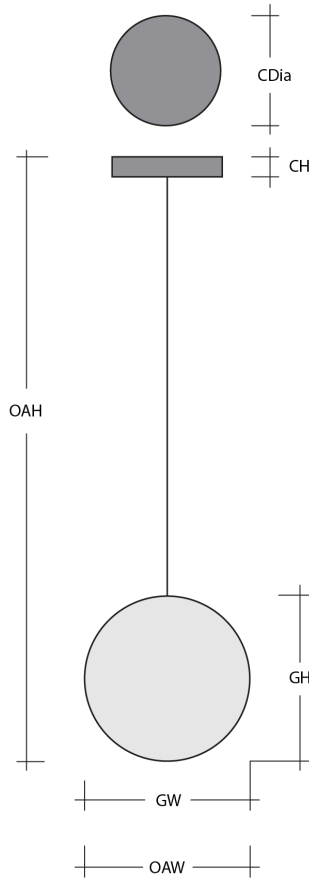

Pebble Chain Pendant

Inspired both by nature and classic jewelry, this deceptively simple 16"H pendant nods equally to contemporary and modern style. Beautifully finished precision-machined metalwork provides the perfect foil for a softly curved rondelle of LED-illuminated artisan cast glass.

Diamond
Chain (CH1)

Oval Chain
(CH2)

Rectangular
Chain (CH3)

Product Notes - PLEASE READ:

- All Hammerton Studio fixtures are handcrafted by artisans. Subtle imperfections reflect the mark of the maker and should be expected.
- This product may incorporate both steel and aluminum material. Transparent finishes may vary between steel and aluminum components.
- Products incorporating artisan blown and cast glass may create dramatic patterns of light and shadow on surrounding surfaces. While this is often desirable, shadowing can be minimized by adding recessed ceiling light to the installation area.

General Notes:

- Visit studio.hammerton.com to read our complete warranty.
- All dimensions are in inches unless otherwise noted. Dimensions may vary up to 7/8".

Revision date: 2025-08-14

[Scan for Product & Install Info](#)

Pebble Chain Pendant

Product Dimensions *Dimensions may vary up to 7/8"*

Overall Height	OAH	9.9 – 64.9 in
Overall Width	OAW	6 in
Canopy Height	CH	0.8 in
Canopy Diameter	CDia	8 in

Glass Dimensions

Large Qty		1
Large Glass Height	GH	9.7 in
Large Glass Width	GW	5.2 in