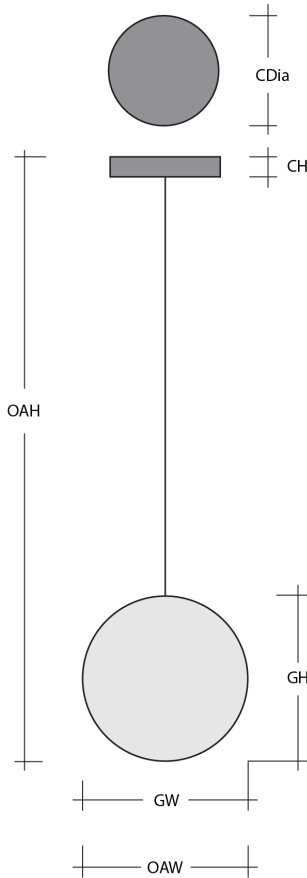

Mesa Chain Pendant

Beautifully striated diffusers in LED-illuminated and artisan blown crystal glass evoke the rugged beauty of iconic Southwest landscapes in the Mesa Pendant. Each is handcrafted by Hammerton artisans from up to five pounds of molten glass and is illuminated with 93 CRI integrated LED.

Clear (C)

Smoke (S)

Suspension

Diamond
Chain (CH1)

Oval Chain
(CH2)

Rectangular
Chain (CH3)

Product Notes - PLEASE READ:

- All Hammerton Studio fixtures are handcrafted by artisans. Subtle imperfections reflect the mark of the maker and should be expected.
- This product may incorporate both steel and aluminum material. Transparent finishes may vary between steel and aluminum components.
- Products incorporating artisan blown and cast glass may create dramatic patterns of light and shadow on surrounding surfaces. While this is often desirable, shadowing can be minimized by adding recessed ceiling light to the installation area.

General Notes:

- Visit studio.hammerton.com to read our complete warranty.
- All dimensions are in inches unless otherwise noted. Dimensions may vary up to 7/8".

Revision date: 2025-08-14

[Scan for Product & Install Info](#)

Mesa Chain Pendant

Product Dimensions *Dimensions may vary up to 7/8"*

Overall Height	OAH	16.8 – 71.8 in
Overall Width	OAW	8.4 in
Canopy Height	CH	0.8 in
Canopy Diameter	CDia	6 in

Glass Dimensions

Large Qty		1
Large Glass Height	GH	10.5 in
Large Glass Width	GW	8.4 in