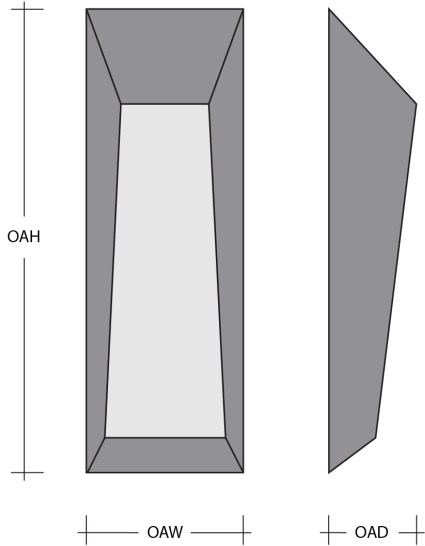

Carbon Slate
(S04)

Euclid Motif
(P01)

Tidal Cast
Glass (TT)

Linea Cast
Glass (TL)

Medium
Mesh (M01)

Product Notes - PLEASE READ:

- All Hammerton Studio fixtures are handcrafted by artisans. Subtle imperfections reflect the mark of the maker and should be expected.
- This product may incorporate both steel and aluminum material. Transparent finishes may vary between steel and aluminum components.
- Products incorporating artisan blown and cast glass may create dramatic patterns of light and shadow on surrounding surfaces. While this is often desirable, shadowing can be minimized by adding recessed ceiling light to the installation area.

General Notes:

- Visit studio.hammerton.com to read our complete warranty.
- All dimensions are in inches unless otherwise noted. Dimensions may vary up to 7/8".

Revision date: 2025-07-15

[Scan for Product & Install Info](#)

Nightfall Outdoor Sconce - Small

Product Dimensions *Dimensions may vary up to 7/8"*

Overall Height	OAH	22.3 in
Overall Width	OAW	7.4 in
Overall Depth	OAD	4.1 in
Notes		Weights will vary depending on motif and glass selection.

Accent Height	AH	14.3 in
Accent Width	AW	4.7 in
Accent Depth	AD	3.5 in

Glass Dimensions

Glass Qty		1
Glass Height	GH	14 in
Glass Width	GW	4 in
Glass Depth	GD	1 in

Electrical

Bulb/Lamping Qty	2
Bulb/Lamping Type	LED
Wattage	19 watts
Voltage	120 volts
Total Source Lumens	2099 lumens
Dimming Type	TRIAC/ELV
Correlated Color Temp: CCT	2700K or 3000K
Color Rendering Index: CRI	93+
Certification	ETL
Delivered Lumens	12.2 lumens