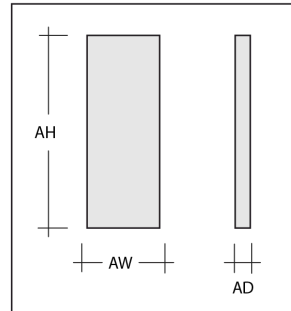

General Notes:

- Visit studio.hammerton.com to read our complete warranty.
- All dimensions are in inches unless otherwise noted. Dimensions may vary up to 7/8".

Revision date: 2025-07-15

[Scan for Product & Install Info](#)

Nightfall Outdoor Sconce - Small

Product Dimensions *Dimensions may vary up to 7/8"*

Overall Height	OAH	22.3 in
Overall Width	OAW	7.4 in
Overall Depth	OAD	4.1 in
Notes		Weights will vary depending on motif and glass selection.

Accent Height	AH	14.3 in
Accent Width	AW	4.7 in
Accent Depth	AD	3.5 in

Glass Dimensions

Glass Qty		1
Glass Height	GH	14 in
Glass Width	GW	4 in
Glass Depth	GD	1 in

Electrical

Bulb/Lamping Qty	2
Bulb/Lamping Type	LED
Wattage	19 watts
Voltage	120 volts
Total Source Lumens	2099 lumens
Dimming Type	TRIAC/ELV
Correlated Color Temp: CCT	2700K or 3000K
Color Rendering Index: CRI	93+
Certification	ETL
Delivered Lumens	12.2 lumens

Installation & Mounting

Weight: Lbs	12.2 lbs
Mounting Type	J-Box
Location	Outdoor/Wet

Other Information

Warranty	See Website
Dark Sky Approved	Yes

Glass Accent Dimensions

Non-glass Accent Dimensions

Project Notes