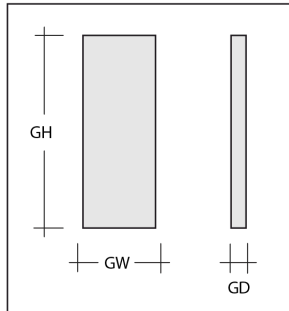

Other Information

Warranty	See Website
Dark Sky Approved	Yes

Glass Accent Dimensions