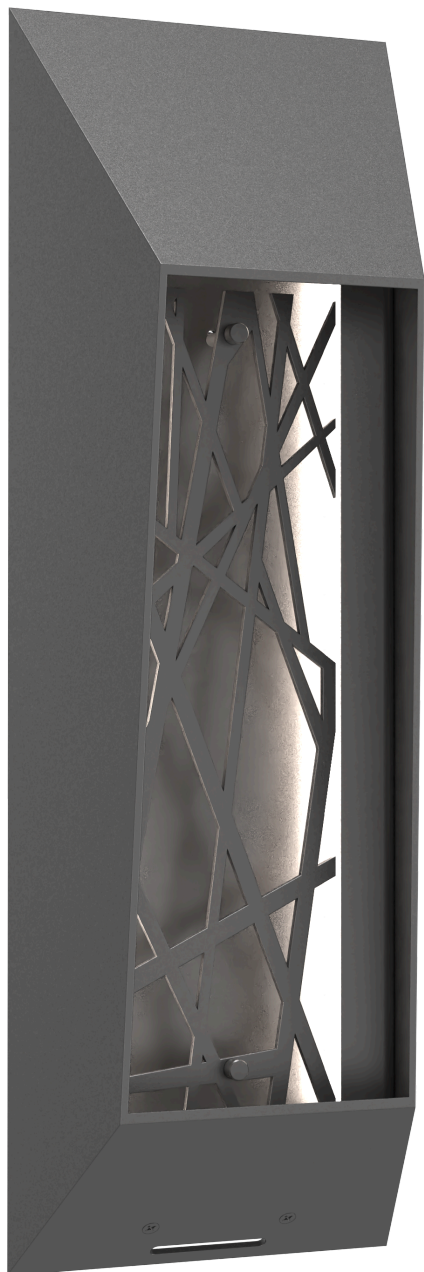

Nightfall Outdoor Sconce - Small

New Dark Sky Lighting! Material & motif options extend the design potential of our new Nightfall sconce to suit a wide range of architectural styles. This DarkSky Approved sconce design is available in a choice of three sizes, three AAMA-2604 rated finishes, and 2700 or 3000k color temperatures, with a lifetime coastal finish warranty.

Finishes

Argento
Grey (AG)

Statuary
Bronze (SB)

Textured
Black (TB)

Accent

Bianco
Marble (S01)

Zebrano
Marble (S02)

Sienna Slate
(S03)

Carbon Slate
(S04)

Euclid Motif
(P01)

Tidal Cast
Glass (TT)

Linea Cast
Glass (TL)

Medium
Mesh (M01)

Product Notes - PLEASE READ:

- All Hammerton Studio fixtures are handcrafted by artisans. Subtle imperfections reflect the mark of the maker and should be expected.
- This product may incorporate both steel and aluminum material. Transparent finishes may vary between steel and aluminum components.
- Products incorporating artisan blown and cast glass may create dramatic patterns of light and shadow on surrounding surfaces. While this is often desirable, shadowing can be minimized by adding recessed ceiling light to the installation area.

Nightfall Outdoor Sconce - Small

Product Dimensions *Dimensions may vary up to 7/8"*

Overall Height	OAH	22.3 in
Overall Width	OAW	7.4 in
Overall Depth	OAD	4.1 in
Notes		Weights will vary depending on motif and glass selection.