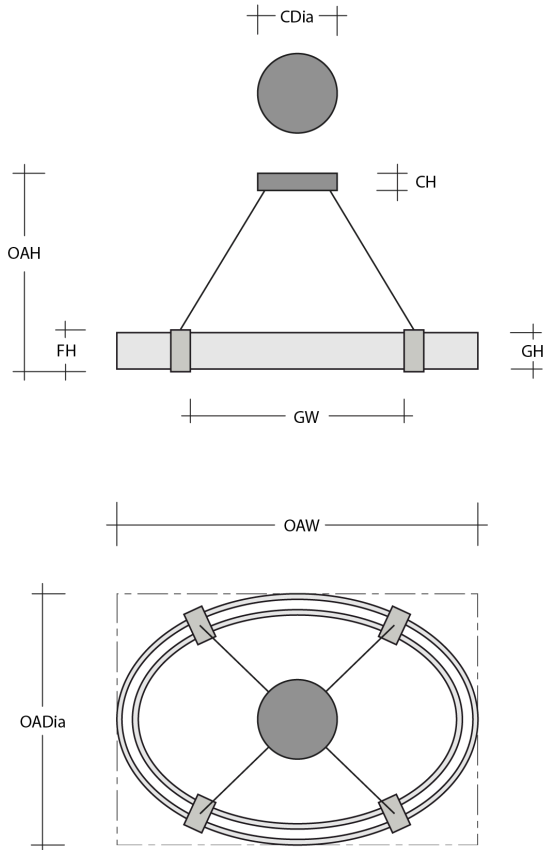

General Notes:

- Visit studio.hammerton.com to read our complete warranty.
- All dimensions are in inches unless otherwise noted. Dimensions may vary up to 7/8".

Revision date: 2025-05-20

Scan for Product &
[Install Info](#)

Parallel Oval

Product Dimensions *Dimensions may vary up to 7/8"*

Overall Height	OAH	23.4 – 124.6 in
Overall Width	OAW	44 in
Overall Diameter	OADia	24.1 in
Canopy Height	CH	1.8 in
Canopy Diameter	CDia	8 in
Fixture Height	FH	4.8 in

Glass Dimensions

Large Outer Glass Qty		2
Large Inner Glass Qty		2
Small Outer Glass Qty		2
Small Inner Glass Qty		2
Large Outer Glass Height	GH	4.5 in
Large Outer Glass Width	GW	27.9 in
Large Inner Glass Height	GH	4.5 in
Large Inner Glass Width	GW	29.6 in
Small Outer Glass Height	GH	4.5 in
Small Outer Glass Width	GW	16.6 in
Small Inner Glass Height	GH	4.5 in
Small Inner Glass Width	GW	15 in