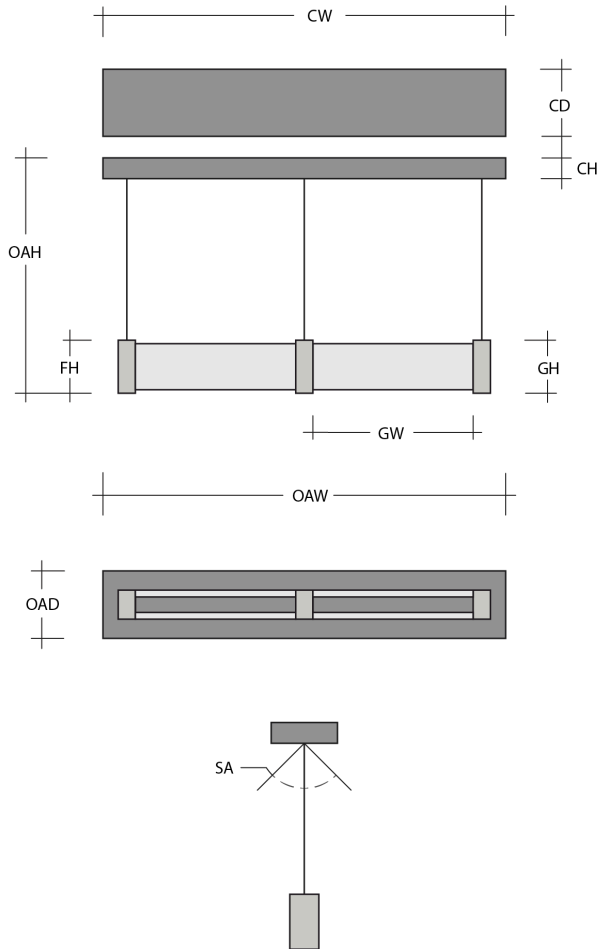

### Product Notes - PLEASE READ:

- All Hammerton Studio fixtures are handcrafted by artisans. Subtle imperfections reflect the mark of the maker and should be expected.
- This product may incorporate both steel and aluminum material. Transparent finishes may vary between steel and aluminum components.
- Products incorporating artisan blown and cast glass may create dramatic patterns of light and shadow on surrounding surfaces. While this is often desirable, shadowing can be minimized by adding recessed ceiling light to the installation area.

### General Notes:

- Visit [studio.hammerton.com](http://studio.hammerton.com) to read our complete warranty.
- All dimensions are in inches unless otherwise noted. Dimensions may vary up to 7/8".

Revision date: 2025-06-17

### Product Dimensions *Dimensions may vary up to 7/8"*

Overall Height	OAH	13.6 – 125.6 in
Overall Width	OAW	48 in
Overall Depth	OAD	5 in
Canopy Height	CH	1.8 in
Canopy Width	CW	48 in
Canopy Depth	CD	5 in
Fixture Height	FH	4.8 in

### Glass Dimensions

Large Qty		4
Large Glass Height	GH	4.5 in
Large Glass Width	GW	20.4 in