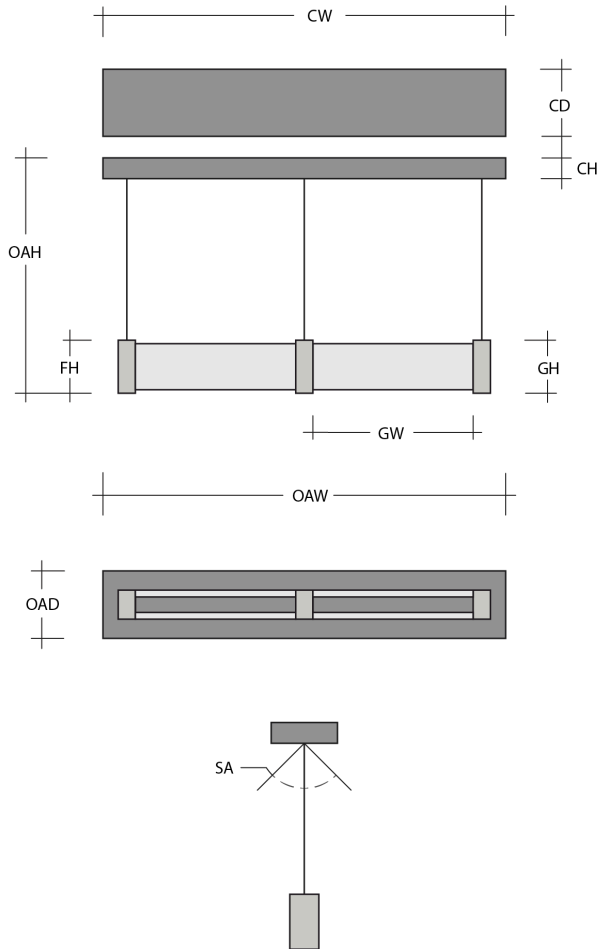

Smoke
Granite (SG)

Clear
Granite (CG)

Product Notes - PLEASE READ:

- All Hammerton Studio fixtures are handcrafted by artisans. Subtle imperfections reflect the mark of the maker and should be expected.
- This product may incorporate both steel and aluminum material. Transparent finishes may vary between steel and aluminum components.
- Products incorporating artisan blown and cast glass may create dramatic patterns of light and shadow on surrounding surfaces. While this is often desirable, shadowing can be minimized by adding recessed ceiling light to the installation area.

Scan for Product &
[Install Info](#)

General Notes:

- Visit studio.hammerton.com to read our complete warranty.
- All dimensions are in inches unless otherwise noted. Dimensions may vary up to 7/8".

Revision date: 2025-05-20

Parallel Curved Linear

Product Dimensions *Dimensions may vary up to 7/8"*

Overall Height	OAH	13.6 – 125.6 in
Overall Width	OAW	48 in
Overall Depth	OAD	5 in
Canopy Height	CH	1.8 in
Canopy Width	CW	48 in
Canopy Depth	CD	5 in
Fixture Height	FH	4.8 in

Glass Dimensions

Large Outer Glass Qty		2
Large Inner Glass Qty		2
Large Outer Glass Height	GH	4.5 in
Large Outer Glass Width	GW	21.3 in
Large Inner Glass Height	GH	4.5 in
Large Inner Glass Width	GW	20.3 in