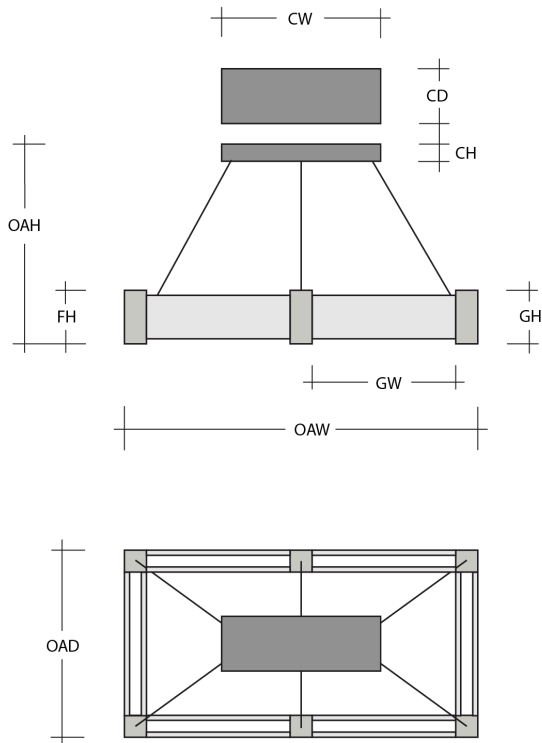

Scan for Product &
[Install Info](#)

General Notes:

- Visit studio.hammerton.com to read our complete warranty.
- All dimensions are in inches unless otherwise noted. Dimensions may vary up to 7/8".

Revision date: 2025-11-06

Parallel Rectangular Linear - 48-Inch

Product Dimensions *Dimensions may vary up to 7/8"*

Overall Height	OAH	24 – 122 in
Overall Width	OAW	48 in
Overall Depth	OAD	18 in
Canopy Height	CH	2.2 in
Canopy Width	CW	22 in
Canopy Depth	CD	7 in
Fixture Height	FH	4.9 in

Glass Dimensions

Medium Qty		8
Medium Glass Height	GH	4.5 in
Medium Glass Width	GW	20.8 in
Small Qty		4
Small Glass Height	GH	4.5 in
Small Glass Width	GW	13.8 in

Electrical

Bulb/Lamping Qty		18
Bulb/Lamping Type		LED
Wattage		32 watts
Voltage		120 volts
Total Source Lumens		2891 lumens
Source Lumens (Down)		963.5 lumens
Dimming Type		TRIAC/ELV
Correlated Color Temp: CCT		2700K or 3000K
Color Rendering Index: CRI		93+
Certification		ETL