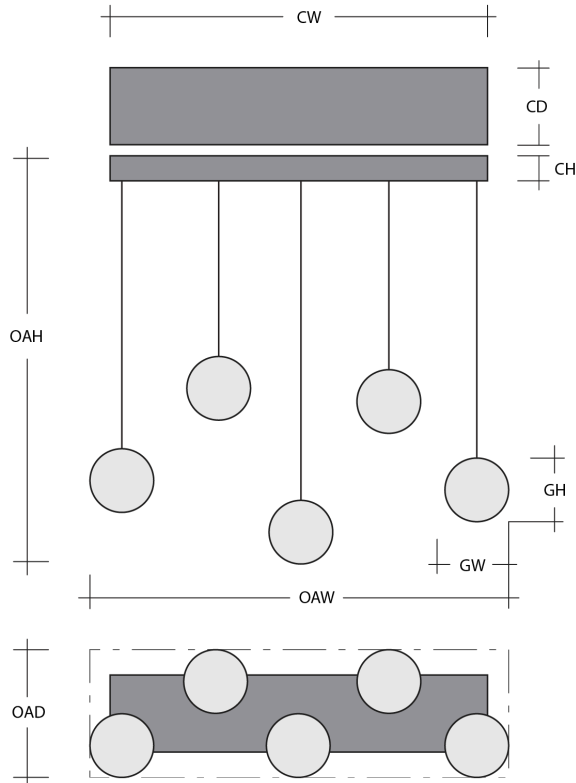

Novel Brass
(NB)

Glass Colors

Clear (LC)

Product Notes - PLEASE READ:

- All Hammerton Studio fixtures are handcrafted by artisans. Subtle imperfections reflect the mark of the maker and should be expected.
- This product may incorporate both steel and aluminum material. Transparent finishes may vary between steel and aluminum components.
- Products incorporating artisan blown and cast glass may create dramatic patterns of light and shadow on surrounding surfaces. While this is often desirable, shadowing can be minimized by adding recessed ceiling light to the installation area.

General Notes:

- Visit studio.hammerton.com to read our complete warranty.
- All dimensions are in inches unless otherwise noted. Dimensions may vary up to 7/8".

Revision date: 2025-02-03

[Scan for Product & Install Info](#)

Ledgestone Linear 5pc Multi-Pendant

Product Dimensions *Dimensions may vary up to 7/8"*

Overall Height	OAH	26.1 – 144.1 in
Overall Width	OAW	36.8 in
Overall Depth	OAD	8.9 in
Canopy Height	CH	1.7 in
Canopy Width	CW	34.3 in
Canopy Depth	CD	6.4 in

Glass Dimensions

Large Qty		5
Large Glass Height	GH	21.3 in
Large Glass Width	GW	4.5 in

Electrical

Bulb/Lamping Qty		5
Bulb/Lamping Type		LED
Wattage		26 watts
Voltage		120 volts
Total Source Lumens		2101 lumens
Dimming Type		TRIAC/ELV
Correlated Color Temp: CCT		2700K or 3000K
Color Rendering Index: CRI		93+
Certification		ETL