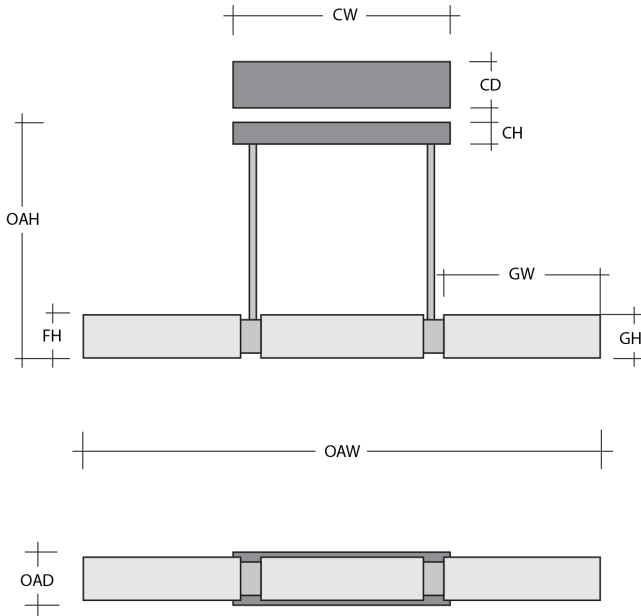

Ledgestone Linear Dining - 67-Inch

Product Dimensions *Dimensions may vary up to 7/8"*

Overall Height	OAH	12 – 66 in
Overall Width	OAW	66.5 in
Overall Depth	OAD	5 in
Canopy Height	CH	1.7 in
Canopy Width	CW	25.3 in
Canopy Depth	CD	5 in
Fixture Height	FH	4.9 in

Glass Dimensions

Large Qty		3
Large Glass Height	GH	4.5 in
Large Glass Width	GW	20 in

Electrical

Bulb/Lamping Qty		16
Bulb/Lamping Type		LED
Wattage		42 watts
Voltage		120 volts
Total Source Lumens		3731 lumens
Dimming Type		TRIAC/ELV
Correlated Color Temp: CCT		2700K or 3000K
Color Rendering Index: CRI		93+
Certification		ETL

Installation & Mounting

Weight: Lbs		40 lbs
Mounting Type		Structural
Suspension Type		Rod
Flat or Sloped		Sloped
Max Slope	SA	45 degrees
Slope Orientation		Perpendicular
Location		Indoor/Dry

Other Information

Warranty		See Website

Project Notes

Name:

Location:

Quantity:

Finish Color:

Glass Color:

Notes: