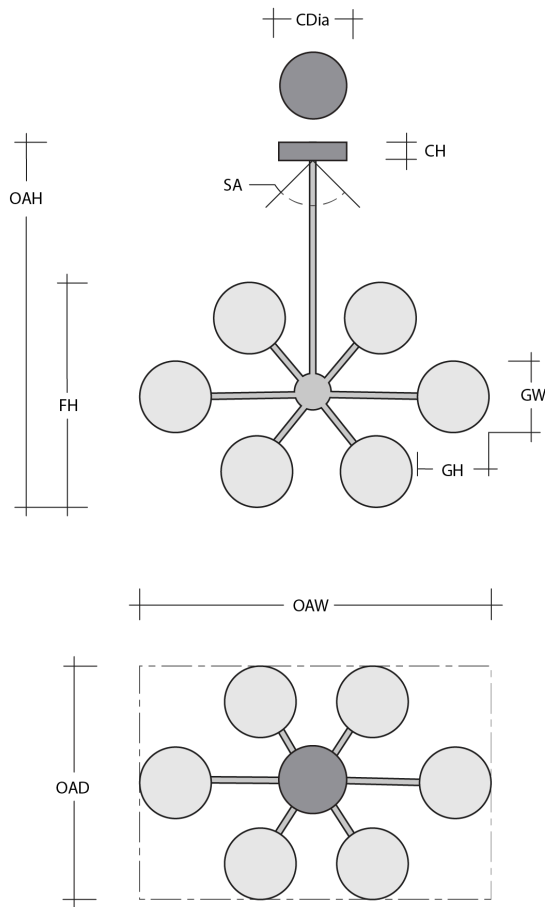

Product Notes - PLEASE READ:

- All Hammerton Studio fixtures are handcrafted by artisans. Subtle imperfections reflect the mark of the maker and should be expected.
- This product may incorporate both steel and aluminum material. Transparent finishes may vary between steel and aluminum components.
- Products incorporating artisan blown and cast glass may create dramatic patterns of light and shadow on surrounding surfaces. While this is often desirable, shadowing can be minimized by adding recessed ceiling light to the installation area.

Scan for Product &
[Install Info](#)

General Notes:

- Visit studio.hammerton.com to read our complete warranty.
- All dimensions are in inches unless otherwise noted. Dimensions may vary up to 7/8".

Revision date: 2025-11-05

Fiori Oval Starburst - 50in

Product Dimensions *Dimensions may vary up to 7/8"*

Overall Height	OAH	26.4 – 78.5 in
Overall Width	OAW	50.1 in
Overall Depth	OAD	34 in
Canopy Height	CH	0.8 in
Canopy Diameter	CDia	6 in
Fixture Height	FH	22.8 in

Glass Dimensions

Medium Glass Height	GH	10.5 in
Medium Glass Width	GW	4 in
Small Qty		12

Electrical

Bulb/Lamping Qty		12
Bulb/Lamping Type		LED
Wattage		21 watts
Voltage		120 volts
Total Source Lumens		1927 lumens
Dimming Type		TRIAC/ELV
Correlated Color Temp: CCT		3000K
Color Rendering Index: CRI		93+
Certification		ETL