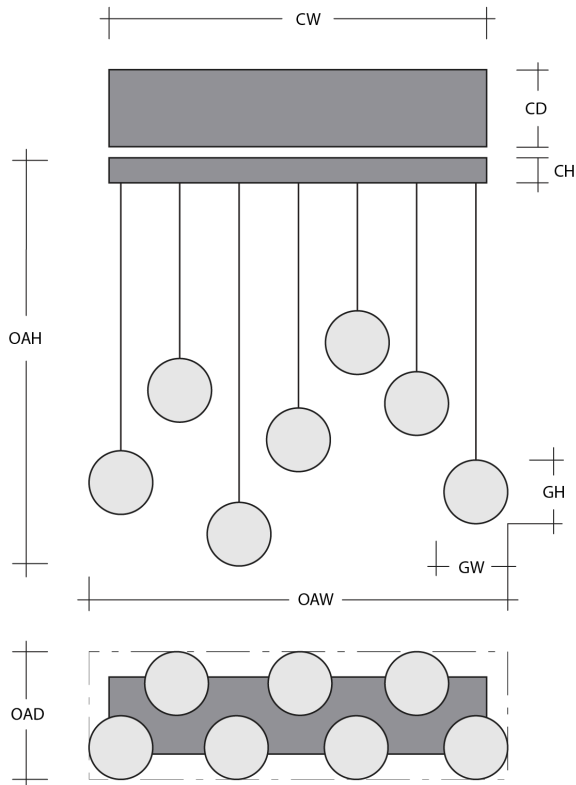

Raindrop Linear 7 PC.

Product Dimensions *Dimensions may vary up to 7/8"*

Overall Height	OAH	21.2 – 139.2 in
Overall Width	OAW	44.8 in
Overall Depth	OAD	10.8 in
Canopy Height	CH	1.7 in
Canopy Width	CW	42.4 in
Canopy Depth	CD	8.4 in

Glass Dimensions

Medium Qty		7
Medium Glass Height	GH	16.5 in
Medium Glass Width	GW	4.8 in

Electrical

Bulb/Lamping Qty		7
Bulb/Lamping Type		LED
Wattage		37 watts
Voltage		120 volts
Total Source Lumens		2942 lumens
Dimming Type		TRIAC/ELV
Correlated Color Temp: CCT		2700K or 3000K
Color Rendering Index: CRI		93+
Certification		ETL

Installation & Mounting

Weight: Lbs		65 lbs
Mounting Type		Structural
Suspension Type		Cloth Cord
Flat or Sloped		Sloped
Max Slope	SA	45 degrees
Slope Orientation		All
Location		Indoor/Dry

Other Information

Warranty		See Website

Project Notes

Name:

Location:

Quantity:

Finish Color:

Glass Color:

Notes: