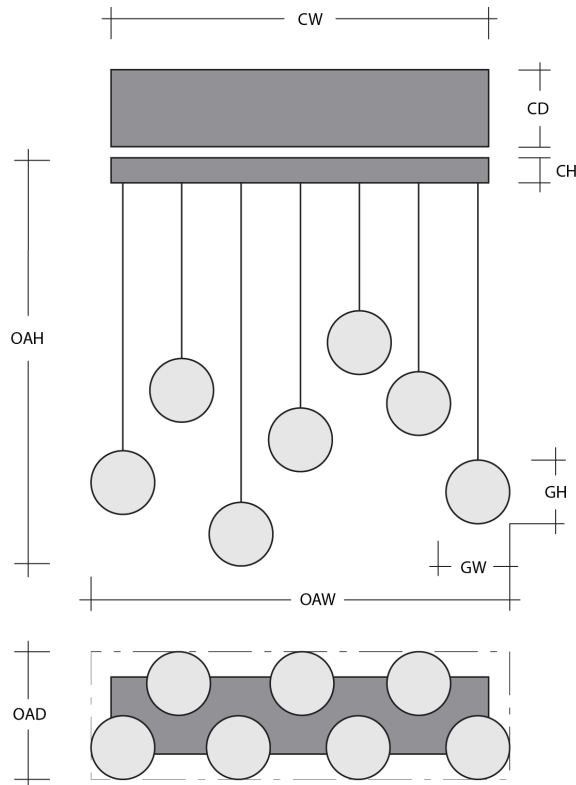

Clear (C)

Smoke (S)

Product Notes - PLEASE READ:

- All Hammerton Studio fixtures are handcrafted by artisans. Subtle imperfections reflect the mark of the maker and should be expected.
- This product may incorporate both steel and aluminum material. Transparent finishes may vary between steel and aluminum components.
- Products incorporating artisan blown and cast glass may create dramatic patterns of light and shadow on surrounding surfaces. While this is often desirable, shadowing can be minimized by adding recessed ceiling light to the installation area.

General Notes:

- Visit studio.hammerton.com to read our complete warranty.
- All dimensions are in inches unless otherwise noted. Dimensions may vary up to 7/8".

Revision date: 2025-01-31

[Scan for Product & Install Info](#)

Vessel Linear 7pc Multi-Pendant

Product Dimensions *Dimensions may vary up to 7/8"*

Overall Height	OAH	20.2 – 138.2 in
Overall Width	OAW	47.9 in
Overall Depth	OAD	13.9 in
Canopy Height	CH	1.7 in
Canopy Width	CW	42.4 in
Canopy Depth	CD	8.4 in

Glass Dimensions

Large Qty		3
Medium Qty		2
Small Qty		2
Large Glass Height	GH	13 in
Large Glass Width	GW	6.2 in
Medium Glass Height	GH	9.9 in
Medium Glass Width	GW	4.7 in
Small Glass Height	GH	5.5 in
Small Glass Width	GW	6.9 in