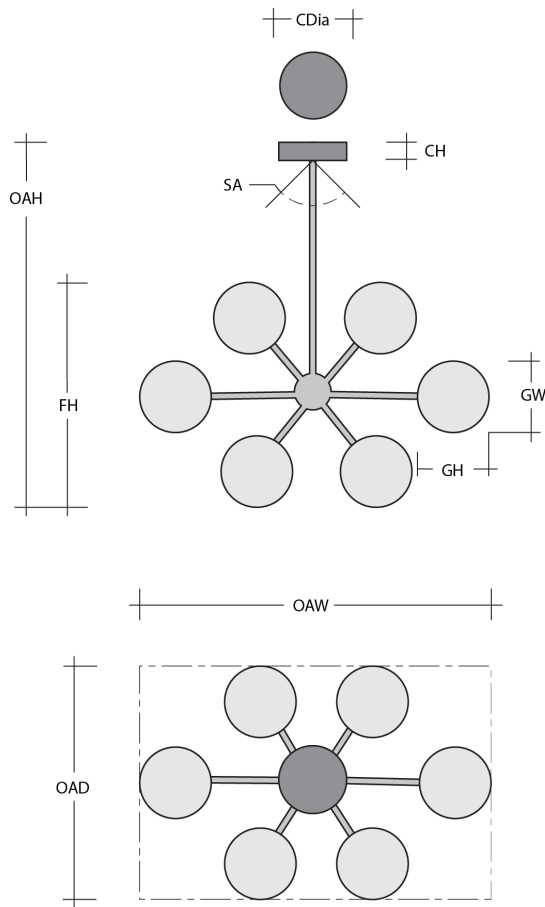

### Product Notes - PLEASE READ:

- All Hammerton Studio fixtures are handcrafted by artisans. Subtle imperfections reflect the mark of the maker and should be expected.
- This product may incorporate both steel and aluminum material. Transparent finishes may vary between steel and aluminum components.
- Products incorporating artisan blown and cast glass may create dramatic patterns of light and shadow on surrounding surfaces. While this is often desirable, shadowing can be minimized by adding recessed ceiling light to the installation area.

### General Notes:

- Visit [studio.hammerton.com](http://studio.hammerton.com) to read our complete warranty.
- All dimensions are in inches unless otherwise noted. Dimensions may vary up to 7/8".

Revision date: 2025-07-02

### Product Dimensions *Dimensions may vary up to 7/8"*

Overall Height	OAH	21 – 74.8 in
Overall Width	OAW	40.5 in
Overall Depth	OAD	23.5 in
Canopy Height	CH	1.73 in
Canopy Diameter	CDia	8.5 in
Fixture Height	FH	18 in