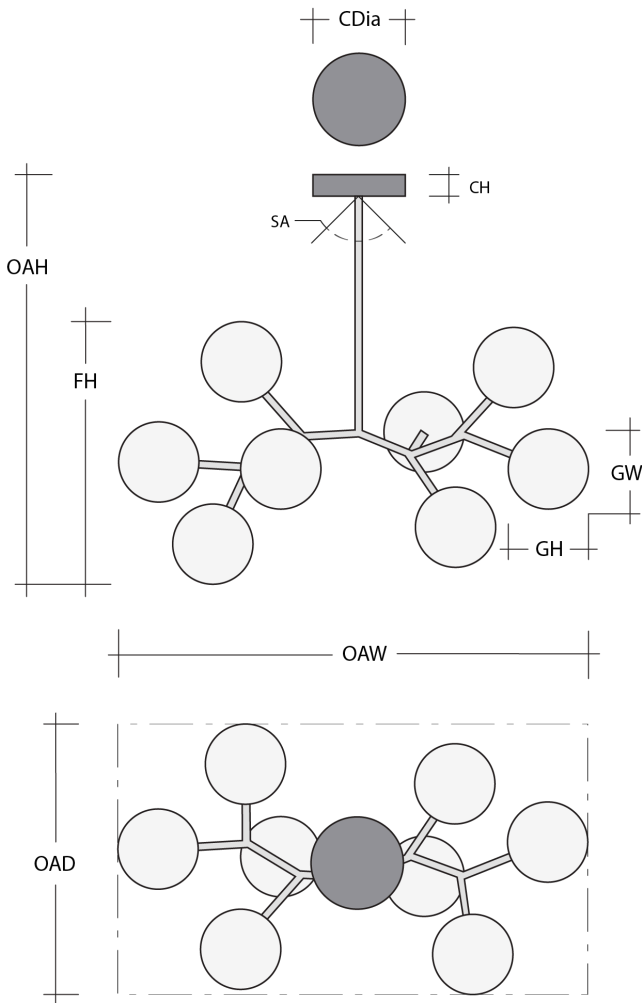

Sage Green (GE)

Cinnamon Red (RE)

Product Notes - PLEASE READ:

- All Hammerton Studio fixtures are handcrafted by artisans. Subtle imperfections reflect the mark of the maker and should be expected.
- This product may incorporate both steel and aluminum material. Transparent finishes may vary between steel and aluminum components.
- Products incorporating artisan blown and cast glass may create dramatic patterns of light and shadow on surrounding surfaces. While this is often desirable, shadowing can be minimized by adding recessed ceiling light to the installation area.

General Notes:

- Visit studio.hammerton.com to read our complete warranty.
- All dimensions are in inches unless otherwise noted. Dimensions may vary up to 7/8".

Revision date: 2025-06-26

Scan for Product & Install Info

Cabochon Modern Branch - 8pc

Product Dimensions *Dimensions may vary up to 7/8"*

Overall Height	OAH	18.4 – 75.4 in
Overall Width	OAW	37.6 in
Overall Depth	OAD	24.4 in
Canopy Height	CH	0.8 in
Canopy Diameter	CDia	6 in
Fixture Height	FH	20.5 in

Glass Dimensions

Cabochon Qty		8
Cabochon Glass Height	GH	5.7 in
Cabochon Glass Width	GW	6.2 in

Electrical

Bulb/Lamping Qty		8
Bulb/Lamping Type		LED
Wattage		20.7 watts
Voltage		120 volts
Total Source Lumens		1866 lumens
Dimming Type		TRIAC/ELV
Correlated Color Temp: CCT		2700K or 3000K
Color Rendering Index: CRI		93+
Certification		ETL