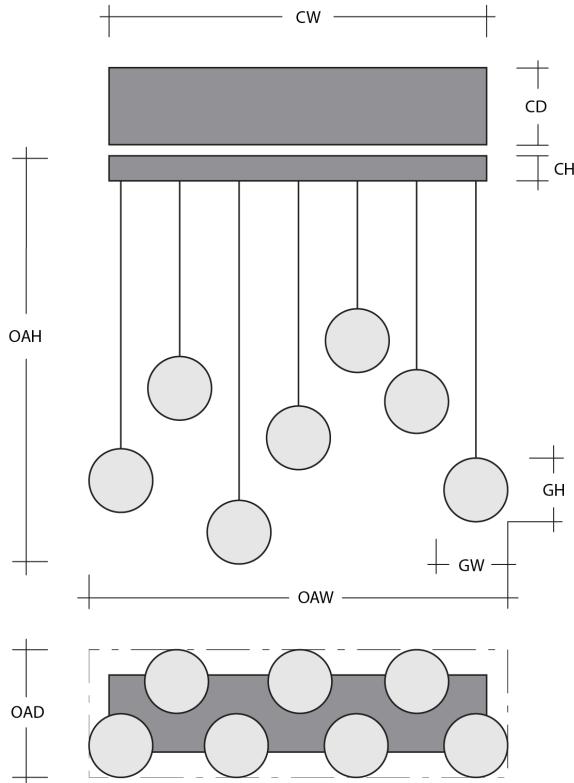

- All Hammerton Studio fixtures are handcrafted by artisans. Subtle imperfections reflect the mark of the maker and should be expected.
- This product may incorporate both steel and aluminum material. Transparent finishes may vary between steel and aluminum components.
- Products incorporating artisan blown and cast glass may create dramatic patterns of light and shadow on surrounding surfaces. While this is often desirable, shadowing can be minimized by adding recessed ceiling light to the installation area.

[Scan for Product & Install Info](#)

General Notes:

- Visit studio.hammerton.com to read our complete warranty.
- All dimensions are in inches unless otherwise noted. Dimensions may vary up to 7/8".

Revision date: 2025-06-18

Cumulus Linear 7pc Multi-Pendant

Product Dimensions *Dimensions may vary up to 7/8"*

Overall Height	OAH	13.5 – 120 in
Overall Width	OAW	55.5 in
Overall Depth	OAD	22.5 in
Canopy Height	CH	1.75 in
Canopy Width	CW	42.5 in
Canopy Depth	CD	8.5 in

Glass Dimensions

Large Qty		3
Large Glass Height	GH	11 in
Large Glass Width	GW	16 in
Medium Qty		2
Medium Glass Height	GH	11 in
Medium Glass Width	GW	14 in
Small Qty		2
Small Glass Height	GH	11 in
Small Glass Width	GW	12 in