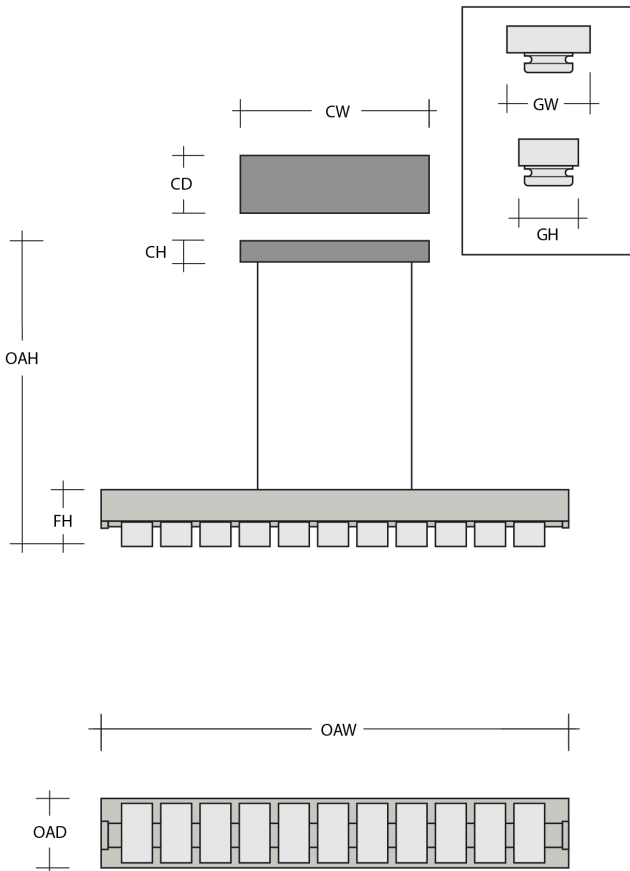

Tessera Linear - 60-Inch

Product Dimensions *Dimensions may vary up to 7/8"*

Overall Height	OAH	7.8 – 120 in
Overall Width	OAW	62.6 in
Overall Depth	OAD	5.1 in
Canopy Height	CH	1.7 in
Canopy Width	CW	22.3 in
Canopy Depth	CD	4.5 in
Fixture Height	FH	4.6 – 5.8 in
Notes		Fixture and Glass dimensions will vary based on glass option selection

Glass Dimensions

Glass Qty		19
Glass Height	GH	2.5 – 4.7 in
Glass Width	GW	2.5 – 4 in

Electrical

Bulb/Lamping Type	LED
Wattage	74 watts
Voltage	24 volts
Total Source Lumens	8337 lumens
Dimming Type	TRIAC/ELV
Correlated Color Temp: CCT	3000K
Color Rendering Index: CRI	93+
Certification	ETL

Installation & Mounting

Weight: Lbs	63 lbs
Mounting Type	Structural
Suspension Type	Cable
Location	Indoor/Dry

Other Information

Warranty	See Website

Project Notes

Name:

Location:

Quantity:

Finish Color:

Glass Color:

Notes: