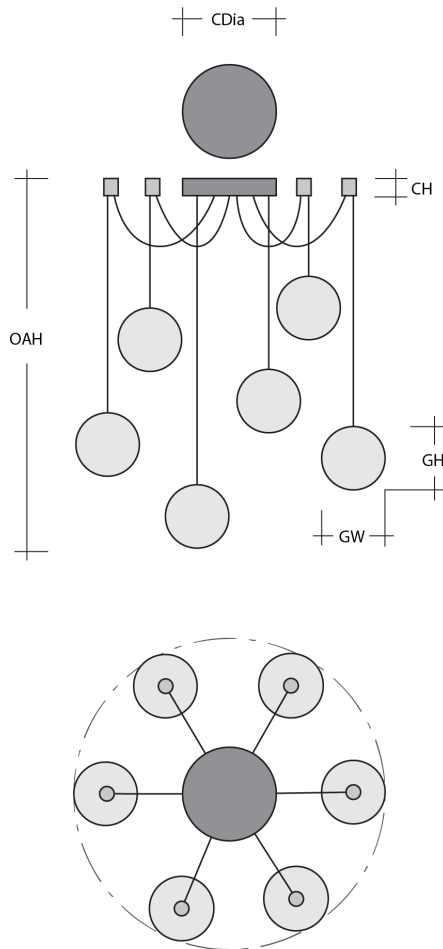

### Product Notes - PLEASE READ:

- All Hammerton Studio fixtures are handcrafted by artisans. Subtle imperfections reflect the mark of the maker and should be expected.
- This product may incorporate both steel and aluminum material. Transparent finishes may vary between steel and aluminum components.
- Products incorporating artisan blown and cast glass may create dramatic patterns of light and shadow on surrounding surfaces. While this is often desirable, shadowing can be minimized by adding recessed ceiling light to the installation area.

### General Notes:

- Visit [studio.hammerton.com](http://studio.hammerton.com) to read our complete warranty.
- All dimensions are in inches unless otherwise noted. Dimensions may vary up to 7/8".

Revision date: 2025-11-05

### Product Dimensions *Dimensions may vary up to 7/8"*

Overall Height	OAH	14 – 120 in
Overall Diameter	OADia	13.3 – 292.3 in
Canopy Height	CH	0.8 in
Canopy Diameter	CDia	6 in
Notes		

Overall max height and diameter dependent on installation. Radial pendant hooks are Black only and will not be finish-matched to the selected fixture finish.

### Glass Dimensions

Medium Qty		12
Medium Glass Height	GH	12.9 in
Medium Glass Width	GW	4.3 in