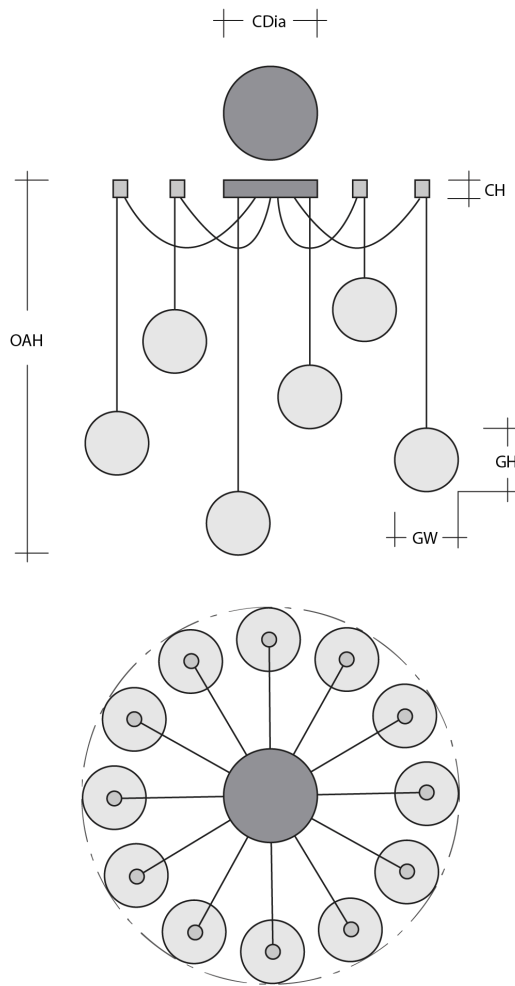

Clear (OC)

Smoke (OS)

Product Notes - PLEASE READ:

- All Hammerton Studio fixtures are handcrafted by artisans. Subtle imperfections reflect the mark of the maker and should be expected.
- This product may incorporate both steel and aluminum material. Transparent finishes may vary between steel and aluminum components.
- Products incorporating artisan blown and cast glass may create dramatic patterns of light and shadow on surrounding surfaces. While this is often desirable, shadowing can be minimized by adding recessed ceiling light to the installation area.

General Notes:

- Visit studio.hammerton.com to read our complete warranty.
- All dimensions are in inches unless otherwise noted. Dimensions may vary up to 7/8".

Revision date: 2025-11-05

Scan for Product &
[Install Info](#)

Misto Round 12pc Swag Multi-Pendant

Product Dimensions *Dimensions may vary up to 7/8"*

Overall Height	OAH	10 – 120 in
Overall Diameter	OADia	15.5 – 294.5 in
Canopy Height	CH	2.1 in
Canopy Diameter	CDia	9 in
Notes	Overall max height and diameter dependent on installation. Radial pendant hooks are Black only and will not be finish-matched to the selected fixture finish.	

Glass Dimensions

Terra Qty		4
Terra Glass Height	GH	8.4 in
Terra Glass Width	GW	9 in
Ellisse Qty		4
Ellisse Glass Height	GH	10.6 in
Ellisse Glass Width	GW	6.5 in
Coppa Qty		4
Coppa Glass Height	GH	5.2 in
Coppa Glass Width	GW	8 in