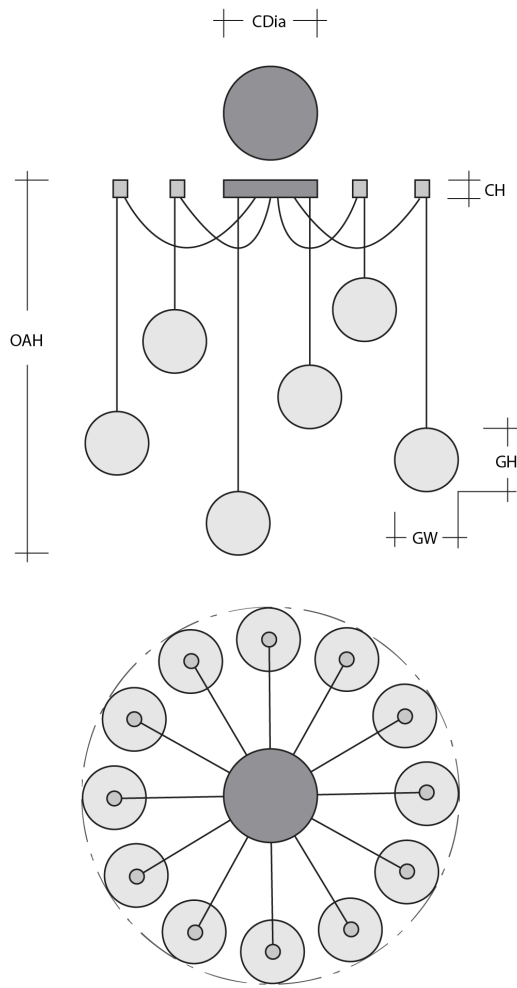

Aster Round 12pc Swag Multi-Pendant (Bulb)

Featuring a softly undulant 10"D round shade in artisan blown crystal glass that encloses an LED-illuminated cast crystal glass diffuser, this versatile chandelier style enables customization of the placement and height of each pendant. Choose from several glass colors and diffuser and chain styles. For a more traditional look, order with an E26 base that takes one 40W bulb.

Novel Brass
(NB)

Glass Options

Amber (A)

Bronze (B)

Clear (C)

Smoke (S)

Product Notes - PLEASE READ:

- All Hammerton Studio fixtures are handcrafted by artisans. Subtle imperfections reflect the mark of the maker and should be expected.
- This product may incorporate both steel and aluminum material. Transparent finishes may vary between steel and aluminum components.
- Products incorporating artisan blown and cast glass may create dramatic patterns of light and shadow on surrounding surfaces. While this is often desirable, shadowing can be minimized by adding recessed ceiling light to the installation area.

General Notes:

- Visit studio.hammerton.com to read our complete warranty.
- All dimensions are in inches unless otherwise noted. Dimensions may vary up to 7/8".

Revision date: 2025-11-05

Scan for Product &
[Install Info](#)

Aster Round 12pc Swag Multi-Pendant (Bulb)

Product Dimensions *Dimensions may vary up to 7/8"*

Overall Height	OAH	16.9 – 120 in
Overall Diameter	OADia	18.7 – 297.7 in
Canopy Height	CH	2.1 in
Canopy Diameter	CDia	9 in
Notes	Overall max height and diameter dependent on installation. Radial pendant hooks are Black only and will not be finish-matched to the selected fixture finish.	