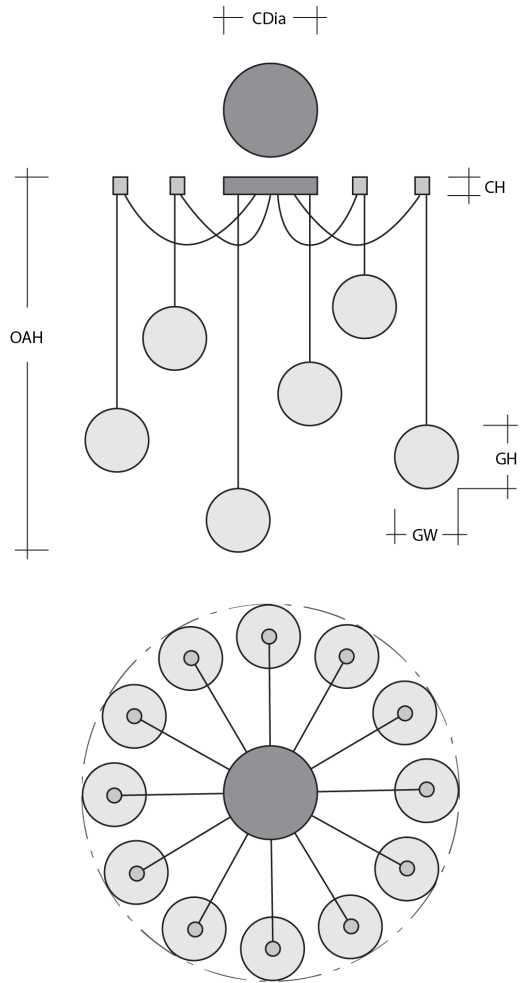

Cosmos Round 12pc Swag Multi-Pendant (Bulb)

Featuring a standard configuration of all three Nebula artisan blown crystal glass styles, this versatile chandelier enables customization of the placement and height of each pendant. Pair your preferred glass color and chain style with either an LED-illuminated cast crystal glass diffuser in a choice of three styles, or with an E26 base that takes one 40W bulb.

General Notes:

- Visit studio.hammerton.com to read our complete warranty.
- All dimensions are in inches unless otherwise noted. Dimensions may vary up to 7/8".

Revision date: 2025-11-05

Scan for Product & Install Info

Cosmos Round 12pc Swag Multi-Pendant (Bulb)

Product Dimensions *Dimensions may vary up to 7/8"*

Overall Height	OAH	18.5 – 120 in
Overall Diameter	OADia	17 – 296 in
Canopy Height	CH	2.1 in
Canopy Diameter	CDia	9 in
Notes		Overall max height and diameter dependent on installation. Radial pendant hooks are Black only and will not be finish-matched to the selected fixture finish.

Glass Dimensions

Aster Qty		4
Aster Glass Height	GH	9.8 in
Aster Glass Width	GW	9.7 in
Meteo Qty		4
Meteo Glass Height	GH	11.1 in
Meteo Glass Width	GW	8 in
Nova Qty		4
Nova Glass Height	GH	7.4 in
Nova Glass Width	GW	10 in