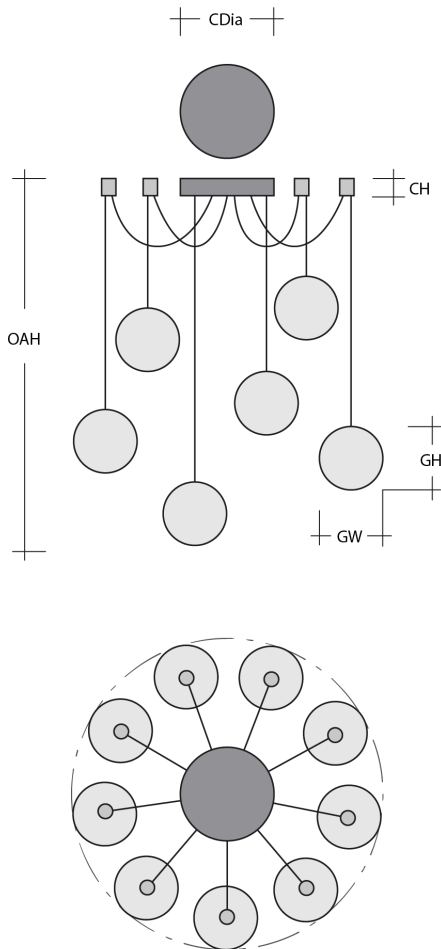

### Product Notes - PLEASE READ:

- All Hammerton Studio fixtures are handcrafted by artisans. Subtle imperfections reflect the mark of the maker and should be expected.
- This product may incorporate both steel and aluminum material. Transparent finishes may vary between steel and aluminum components.
- Products incorporating artisan blown and cast glass may create dramatic patterns of light and shadow on surrounding surfaces. While this is often desirable, shadowing can be minimized by adding recessed ceiling light to the installation area.

### General Notes:

- Visit [studio.hammerton.com](http://studio.hammerton.com) to read our complete warranty.
- All dimensions are in inches unless otherwise noted. Dimensions may vary up to 7/8".

Revision date: 2025-11-05

### Product Dimensions *Dimensions may vary up to 7/8"*

Overall Height	OAH	16.5 – 120 in
Overall Diameter	OADia	19.4 – 298.4 in
Canopy Height	CH	2.1 in
Canopy Diameter	CDia	9 in
Notes		

Overall max height and diameter dependent on installation. Radial pendant hooks are Black only and will not be finish-matched to the selected fixture finish.

### Glass Dimensions

Large Qty		3
Large Glass Height	GH	10 in
Large Glass Width	GW	10.3 in
Medium Qty		3
Medium Glass Height	GH	7.2 in
Medium Glass Width	GW	7.6 in
Small Qty		3
Small Glass Height	GH	5.5 in
Small Glass Width	GW	6.2 in