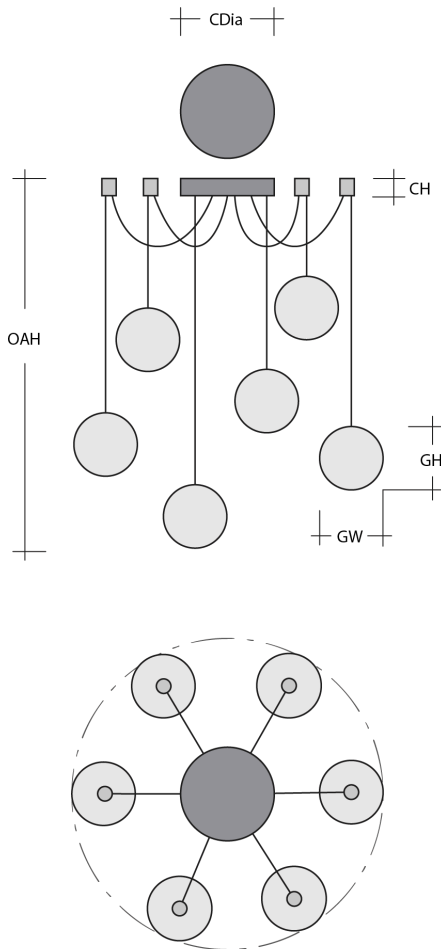

Sage Green (GE)

Cinnamon Red (RE)

Product Notes - PLEASE READ:

- All Hammerton Studio fixtures are handcrafted by artisans. Subtle imperfections reflect the mark of the maker and should be expected.
- This product may incorporate both steel and aluminum material. Transparent finishes may vary between steel and aluminum components.
- Products incorporating artisan blown and cast glass may create dramatic patterns of light and shadow on surrounding surfaces. While this is often desirable, shadowing can be minimized by adding recessed ceiling light to the installation area.

Scan for Product & Install Info

General Notes:

- Visit studio.hammerton.com to read our complete warranty.
- All dimensions are in inches unless otherwise noted. Dimensions may vary up to 7/8".

Revision date: 2025-11-05

Cabochon Round 6pc Swag Multi-Pendant

Product Dimensions *Dimensions may vary up to 7/8"*

Overall Height	OAH	11.4 – 120 in
Overall Diameter	OADia	14.1 – 293.1 in
Canopy Height	CH	0.8 in
Canopy Diameter	CDia	6 in
Notes		

Overall max height and diameter dependent on installation. Radial pendant hooks are Black only and will not be finish-matched to the selected fixture finish.

Glass Dimensions

Cabochon Qty		6
Cabochon Glass Height	GH	5.7 in
Cabochon Glass Width	GW	6.2 in