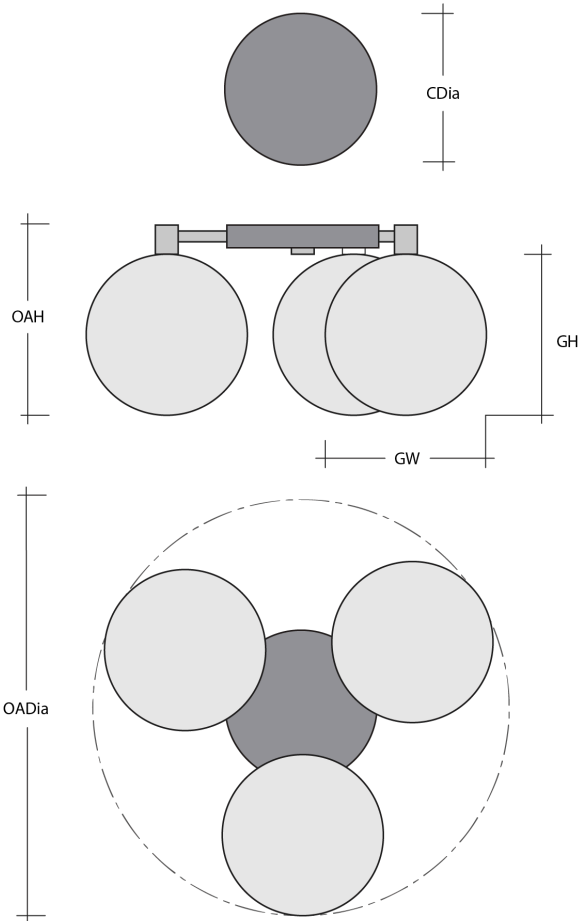

General Notes:

- Visit studio.hammerton.com to read our complete warranty.
- All dimensions are in inches unless otherwise noted. Dimensions may vary up to 7/8".

Revision date: 2025-06-16

Scan for Product &
[Install Info](#)

Hub & Spoke - Gem - 3pc

Product Dimensions *Dimensions may vary up to 7/8"*

Overall Height	OAH	10.5 in
Overall Diameter	OADia	24 in
Canopy Diameter	CDia	6 in

Glass Dimensions

Large Qty		1
Large Glass Height	GH	7.9 in
Large Glass Width	GW	7.8 in
Medium Qty		1
Medium Glass Height	GH	6.8 in
Medium Glass Width	GW	6.5 in
Small Qty		1
Small Glass Height	GH	5.6 in
Small Glass Width	GW	5.4 in