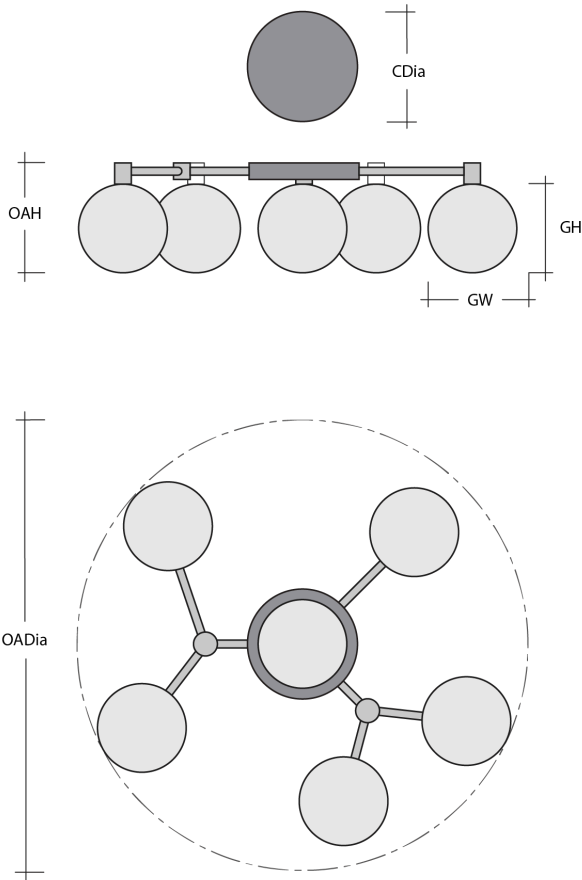

[Scan for Product & Install Info](#)

General Notes:

- Visit studio.hammerton.com to read our complete warranty.
- All dimensions are in inches unless otherwise noted. Dimensions may vary up to 7/8".

Revision date: 2025-06-16

Hub & Spoke - Gem - Round - 6pc

Product Dimensions *Dimensions may vary up to 7/8"*

Overall Height	OAH	11.7 in
Overall Diameter	OADia	37.6 – 43.6 in
Canopy Diameter	CDia	6 in

Glass Dimensions

Large Qty		2
Large Glass Height	GH	7.9 in
Large Glass Width	GW	7.8 in
Medium Qty		2
Medium Glass Height	GH	6.8 in
Medium Glass Width	GW	6.5 in
Small Qty		2
Small Glass Height	GH	5.6 in
Small Glass Width	GW	5.4 in