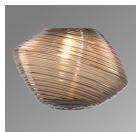

Hub & Spoke - Mesa - 3pc

Suitable for both walls and ceilings, this modular design featuring our Mesa artisan blown glass creates a captivating focal point on any interior surface. Available in 3 and 6-light sizes.

Finishes

Burnished
Bronze (BB)

Beige Silver
(BS)

Classic
Silver (CS)

Flat Bronze
(FB)

Gilded Brass
(GB)

Graphite
(GP)

Matte Black
(MB)

Novel Brass
(NB)

Glass Options

Amber (A)

Bronze (B)

Clear (C)

Smoke (S)

Product Notes - PLEASE READ:

- All Hammerton Studio fixtures are handcrafted by artisans. Subtle imperfections reflect the mark of the maker and should be expected.
- This product may incorporate both steel and aluminum material. Transparent finishes may vary between steel and aluminum components.
- Products incorporating artisan blown and cast glass may create dramatic patterns of light and shadow on surrounding surfaces. While this is often desirable, shadowing can be minimized by adding recessed ceiling light to the installation area.

Hub & Spoke - Mesa - 3pc

Product Dimensions *Dimensions may vary up to 7/8"*

Overall Height	OAH	7.1 in
Overall Diameter	OADia	24 in
Canopy Diameter	CDia	6 in

Glass Dimensions

Medium Qty		3
Medium Glass Height	GH	5.5 in
Medium Glass Width	GW	7.6 in