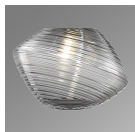

Hub & Spoke - Mesa - 3pc

Suitable for both walls and ceilings, this modular design featuring our Mesa artisan blown glass creates a captivating focal point on any interior surface. Available in 3 and 6-light sizes.

Finishes

Burnished
Bronze (BB)

Beige Silver
(BS)

Classic
Silver (CS)

Flat Bronze
(FB)

Gilded Brass
(GB)

Graphite
(GP)

Matte Black
(MB)

Novel Brass
(NB)

Glass Options

Amber (A)

Bronze (B)

Clear (C)

Smoke (S)

Product Notes - PLEASE READ:

- All Hammerton Studio fixtures are handcrafted by artisans. Subtle imperfections reflect the mark of the maker and should be expected.
- This product may incorporate both steel and aluminum material. Transparent finishes may vary between steel and aluminum components.
- Products incorporating artisan blown and cast glass may create dramatic patterns of light and shadow on surrounding surfaces. While this is often desirable, shadowing can be minimized by adding recessed ceiling light to the installation area.

Hub & Spoke - Mesa - 3pc

Product Dimensions *Dimensions may vary up to 7/8"*

Overall Height	OAH	7.1 in
Overall Diameter	OADia	24 in
Canopy Diameter	CDia	6 in

Glass Dimensions

Medium Qty		3
Medium Glass Height	GH	5.5 in
Medium Glass Width	GW	7.6 in