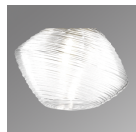

Hub & Spoke - Mesa - 3pc

Suitable for both walls and ceilings, this modular design featuring our Mesa artisan blown glass creates a captivating focal point on any interior surface. Available in 3 and 6-light sizes.

Finishes

Burnished
Bronze (BB)

Beige Silver
(BS)

Classic
Silver (CS)

Flat Bronze
(FB)

Gilded Brass
(GB)

Graphite
(GP)

Matte Black
(MB)

Novel Brass
(NB)

Glass Options

Amber (A)

Bronze (B)

Clear (C)

Smoke (S)

Product Notes - PLEASE READ:

- All Hammerton Studio fixtures are handcrafted by artisans. Subtle imperfections reflect the mark of the maker and should be expected.
- This product may incorporate both steel and aluminum material. Transparent finishes may vary between steel and aluminum components.
- Products incorporating artisan blown and cast glass may create dramatic patterns of light and shadow on surrounding surfaces. While this is often desirable, shadowing can be minimized by adding recessed ceiling light to the installation area.

Hub & Spoke - Mesa - 3pc

Product Dimensions *Dimensions may vary up to 7/8"*

Overall Height	OAH	7.1 in
Overall Diameter	OADia	24 in
Canopy Diameter	CDia	6 in

Glass Dimensions

Medium Qty		3
Medium Glass Height	GH	5.5 in
Medium Glass Width	GW	7.6 in