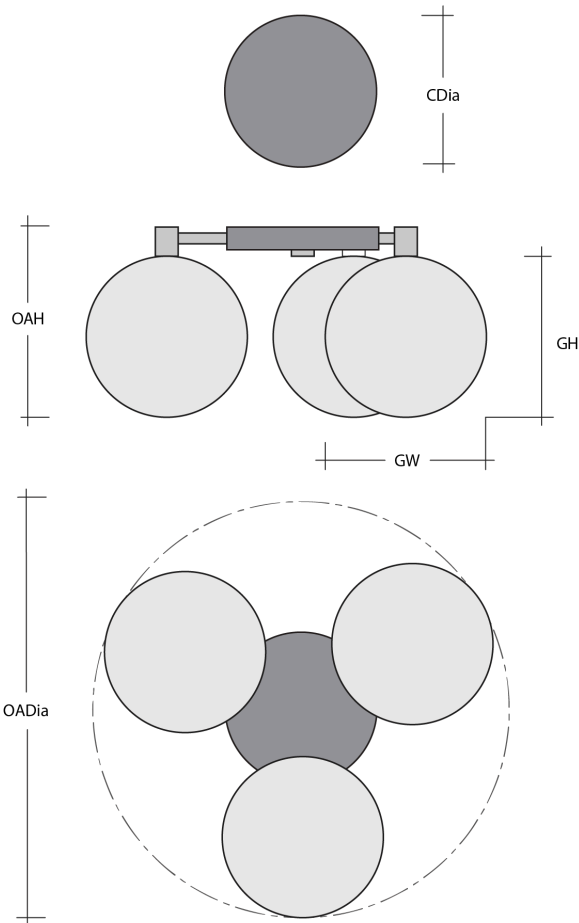

Hub & Spoke - Mesa - 3pc

Product Dimensions *Dimensions may vary up to 7/8"*

Overall Height	OAH	7.1 in
Overall Diameter	OADia	24 in
Canopy Diameter	CDia	6 in

Glass Dimensions

Medium Qty		3
Medium Glass Height	GH	5.5 in
Medium Glass Width	GW	7.6 in

Electrical

Bulb/Lamping Qty		3
Bulb/Lamping Type		LED
Wattage		13.3 watts
Voltage		120 volts
Total Source Lumens		1261 lumens
Dimming Type		TRIAC/ELV
Correlated Color Temp: CCT		2700K or 3000K
Color Rendering Index: CRI		93+
Certification		ETL

Installation & Mounting

Weight: Lbs		8 lbs
Mounting Type		J-Box
Location		Indoor/Dry

Other Information

Warranty		See Website

Project Notes

Name:

Location:

Quantity:

Finish Color:

Glass Color:

Notes: