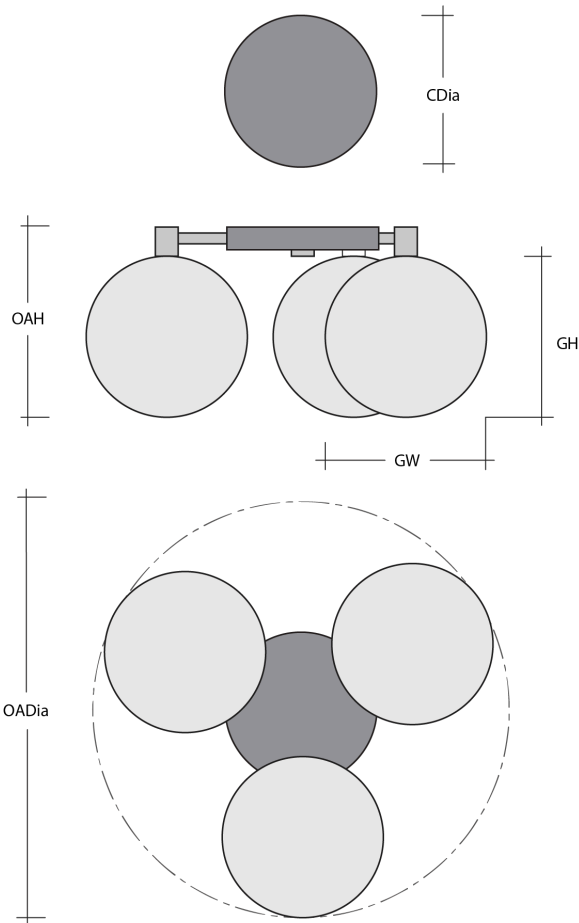

Hub & Spoke - Vessel - 3pc

Product Dimensions *Dimensions may vary up to 7/8"*

Overall Height	OAH	7.1 in
Overall Diameter	OADia	24 in
Canopy Diameter	CDia	6 in

Glass Dimensions

Small Qty		3
Small Glass Height	GH	5.5 in
Small Glass Width	GW	6.9 in

Electrical

Bulb/Lamping Qty		3
Bulb/Lamping Type		LED
Wattage		13.3 watts
Voltage		120 volts
Total Source Lumens		1261 lumens
Dimming Type		TRIAC/ELV
Correlated Color Temp: CCT		2700K or 3000K
Color Rendering Index: CRI		93+
Certification		ETL

Installation & Mounting

Weight: Lbs		13.7 lbs
Mounting Type		J-Box
Location		Indoor/Dry

Other Information

Warranty		See Website

Project Notes

Name:

Location:

Quantity:

Finish Color:

Glass Color:

Notes: