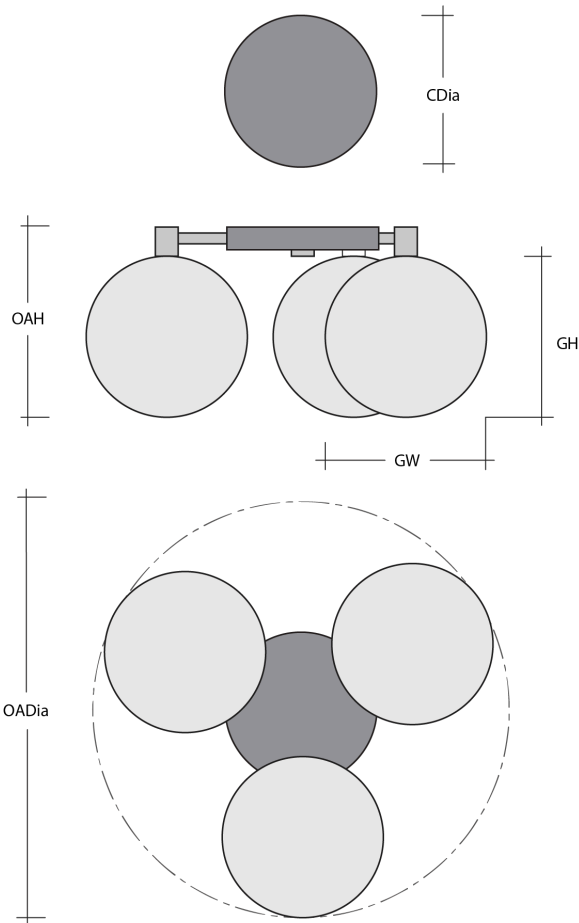

Hub & Spoke - Cabochon - 3pc

Product Dimensions *Dimensions may vary up to 7/8"*

Overall Height	OAH	7.9 in
Overall Diameter	OADia	22.6 in
Canopy Diameter	CDia	6 in

Glass Dimensions

Cabochon Qty		3
Cabochon Glass Height	GH	5.7 in
Cabochon Glass Width	GW	6.2 in

Electrical

Bulb/Lamping Qty		3
Bulb/Lamping Type		LED
Wattage		13.3 watts
Voltage		120 volts
Total Source Lumens		1261 lumens
Dimming Type		TRIAC/ELV
Correlated Color Temp: CCT		2700K or 3000K
Color Rendering Index: CRI		93+
Certification		ETL

Installation & Mounting

Weight: Lbs		16.4 lbs
Mounting Type		J-Box
Location		Indoor/Dry

Other Information

Warranty		See Website

Project Notes

Name:

Location:

Quantity:

Finish Color:

Glass Color:

Notes: