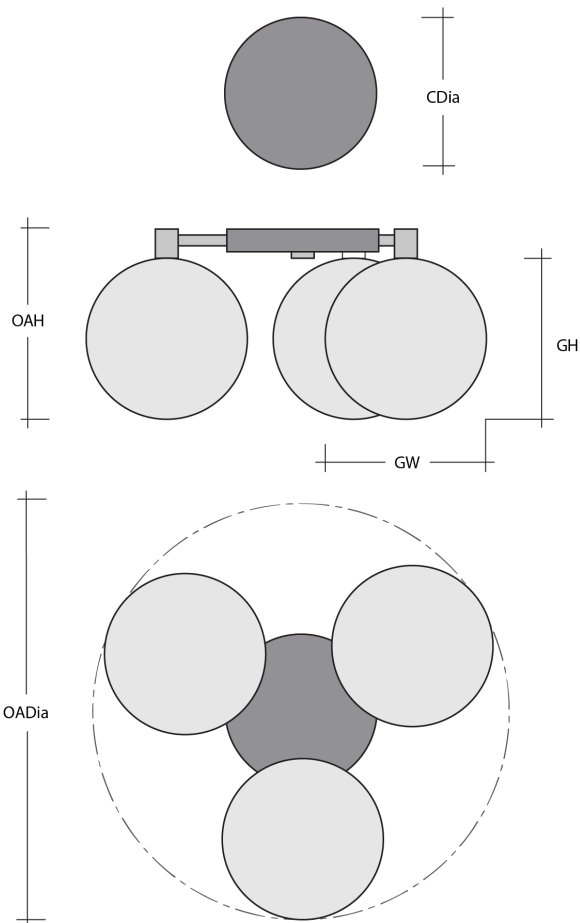

Zircon
(ZA,ZB,ZC,ZS)

Product Notes - PLEASE READ:

- All Hammerton Studio fixtures are handcrafted by artisans. Subtle imperfections reflect the mark of the maker and should be expected.
- This product may incorporate both steel and aluminum material. Transparent finishes may vary between steel and aluminum components.
- Products incorporating artisan blown and cast glass may create dramatic patterns of light and shadow on surrounding surfaces. While this is often desirable, shadowing can be minimized by adding recessed ceiling light to the installation area.

Scan for Product &
[Install Info](#)

General Notes:

- Visit studio.hammerton.com to read our complete warranty.
- All dimensions are in inches unless otherwise noted. Dimensions may vary up to 7/8".

Revision date: 2025-06-16

Hub & Spoke - Luna - 3pc

Product Dimensions *Dimensions may vary up to 7/8"*

Overall Height	OAH	9.2 in
Overall Diameter	OADia	23.4 in
Canopy Diameter	CDia	6 in

Glass Dimensions

Luna Qty		3
Luna Glass Height	GH	6.5 in
Luna Glass Width	GW	7 in