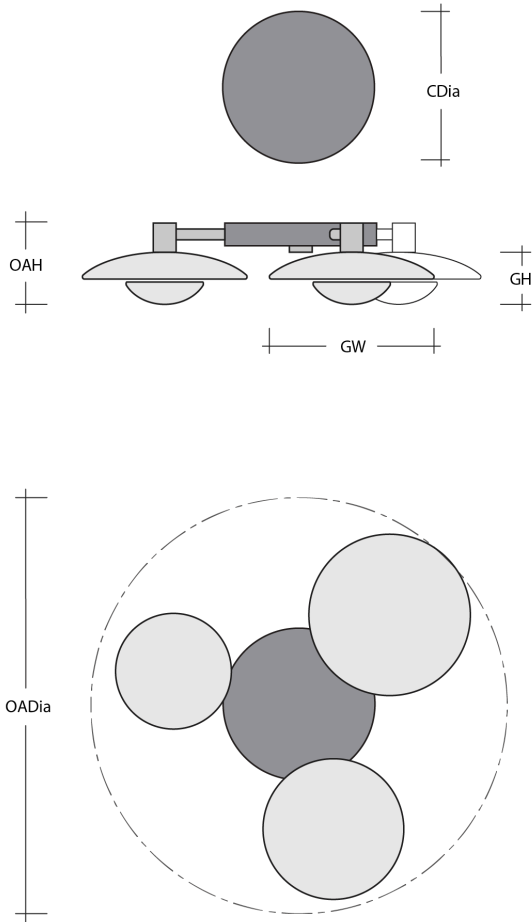

[Scan for Product & Install Info](#)

General Notes:

- Visit studio.hammerton.com to read our complete warranty.
- All dimensions are in inches unless otherwise noted. Dimensions may vary up to 7/8".

Revision date: 2025-04-03

Hub & Spoke - Cirrus - 3pc (warm glass and cast glass)

Product Dimensions *Dimensions may vary up to 7/8"*

Overall Height	OAH	6.8 in
Overall Diameter	OADia	28 in
Canopy Diameter	CDia	6 in

Glass Dimensions

Large Qty		1
Large Glass Height	GH	4.6 in
Large Glass Width	GW	13.9 in
Medium Qty		1
Medium Glass Height	GH	4.6 in
Medium Glass Width	GW	11.5 in
Small Qty		1
Small Glass Height	GH	4.6 in
Small Glass Width	GW	9 in