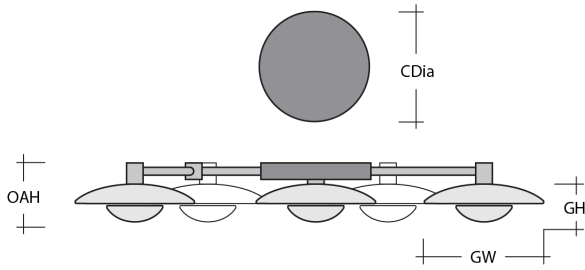

### General Notes:

- Visit [studio.hammerton.com](http://studio.hammerton.com) to read our complete warranty.
- All dimensions are in inches unless otherwise noted. Dimensions may vary up to 7/8".

Revision date: 2025-10-27

### Product Dimensions *Dimensions may vary up to 7/8"*

Overall Height	OAH	7.9 in
Overall Diameter	OADia	43.7 – 49.4 in
Canopy Diameter	CDia	6 in