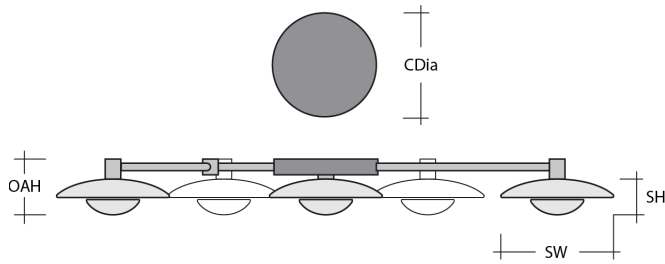

Scan for Product &
[Install Info](#)

General Notes:

- Visit studio.hammerton.com to read our complete warranty.
- All dimensions are in inches unless otherwise noted. Dimensions may vary up to 7/8".

Revision date: 2025-10-27

Hub & Spoke - Cumulus - Linear - 6pc

Product Dimensions *Dimensions may vary up to 7/8"*

Overall Height	OAH	7.9 in
Overall Width	OAW	48 – 57.9 in
Overall Depth	OAD	37.2 – 50.8 in
Canopy Diameter	CDia	6 in