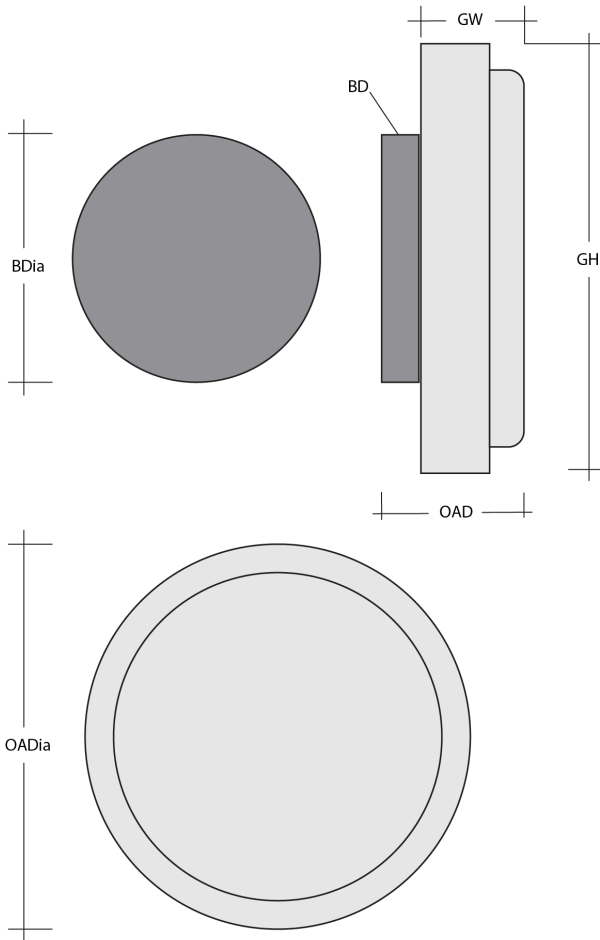

- All Hammerton Studio fixtures are handcrafted by artisans. Subtle imperfections reflect the mark of the maker and should be expected.
- This product may incorporate both steel and aluminum material. Transparent finishes may vary between steel and aluminum components.
- Products incorporating artisan blown and cast glass may create dramatic patterns of light and shadow on surrounding surfaces. While this is often desirable, shadowing can be minimized by adding recessed ceiling light to the installation area.

General Notes:

- Visit studio.hammerton.com to read our complete warranty.
- All dimensions are in inches unless otherwise noted. Dimensions may vary up to 7/8".

Revision date: 2025-12-11

[Scan for Product &
Install Info](#)

Iris Large Surface Mount

Product Dimensions *Dimensions may vary up to 7/8"*

Overall Depth	OAD	3.18 in
Overall Diameter	OADia	12 in
Backplate Depth	BD	1.125 in
Backplate Diameter	BDia	6 in

Glass Dimensions

Glass Height	GH	12 in
Glass Width	GW	2.1 in

Electrical

Bulb/Lamping Qty	1
Bulb/Lamping Type	LED
Wattage	8.8 watts
Voltage	120 volts
Total Source Lumens	781 lumens
Dimming Type	TRIAC/ELV
Correlated Color Temp: CCT	2700K or 3000K
Color Rendering Index: CRI	93+
Certification	ETL