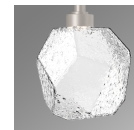

## Gem Round Chain 6pc Swag Multi-Pendant

Jewelry for the home: this versatile chandelier style featuring our iconic Gem crystal glass enables customization of the placement and height of each pendant. Integrated LED illuminates the Gem glass without the visual distraction of a filament bulb. Choose from several glass colors, chain styles, and finishes.

### Finishes

Beige Silver  
(BS)

Flat Bronze  
(FB)

Gilded Brass  
(GB)

Matte Black  
(MB)

### Glass Options

Amber (A)

Bronze (B)

Clear (C)

Smoke (S)

### Suspension

Diamond  
Chain (CH1)

Oval Chain  
(CH2)

Rectangular  
Chain (CH3)