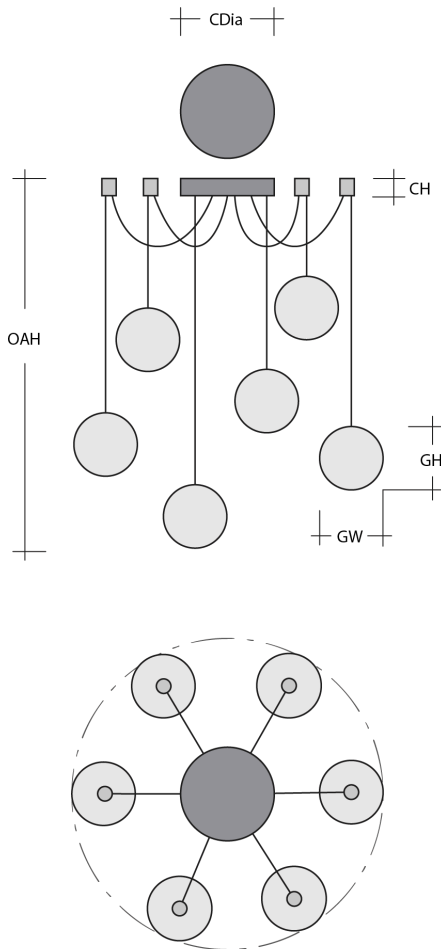

## Gem Round Chain 6pc Swag Multi-Pendant

Jewelry for the home: this versatile chandelier style featuring our iconic Gem crystal glass enables customization of the placement and height of each pendant. Integrated LED illuminates the Gem glass without the visual distraction of a filament bulb. Choose from several glass colors, chain styles, and finishes.

### General Notes:

- Visit [studio.hammerton.com](http://studio.hammerton.com) to read our complete warranty.
- All dimensions are in inches unless otherwise noted. Dimensions may vary up to 7/8".

Revision date: 2025-10-14

### Product Dimensions *Dimensions may vary up to 7/8"*

Overall Height	OAH	16.5 – 60 in
Canopy Height	CH	0.8 in
Canopy Diameter	CDia	6 in
Notes	Individual pendant length adjustable from 16.5" to 60", dependent on installation.	

### Glass Dimensions

Large Qty		2
Large Glass Height	GH	7.9 in
Large Glass Width	GW	7.8 in
Medium Qty		2
Medium Glass Height	GH	6.8 in
Medium Glass Width	GW	6.5 in
Small Qty		2
Small Glass Height	GH	5.6 in
Small Glass Width	GW	6.4 in