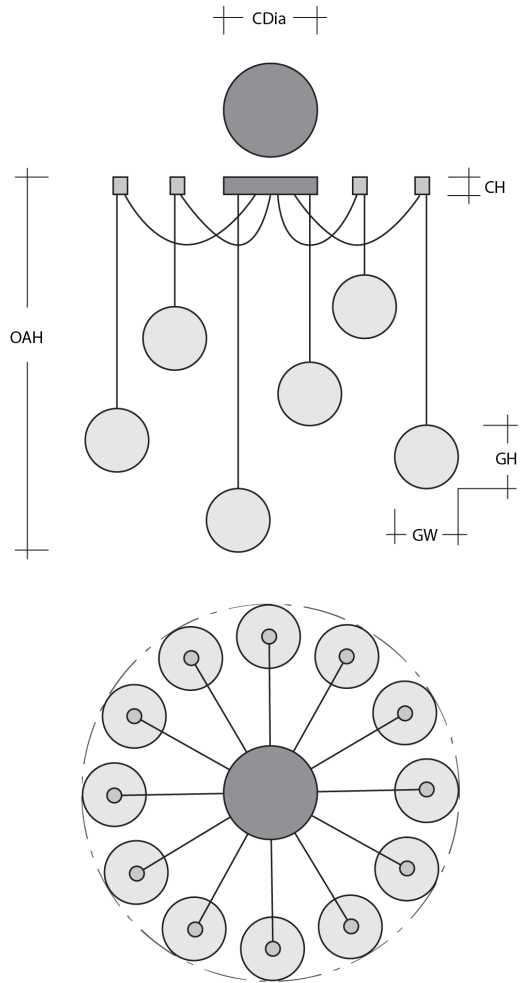

## Cosmos Round 12pc Swag Multi-Pendant Chain (Bulb)

Featuring a standard configuration of all three Nebula artisan blown crystal glass styles, this versatile chandelier enables customization of the placement and height of each pendant. Pair your preferred glass color and chain style with either an LED-illuminated cast crystal glass diffuser in a choice of three styles, or with an E26 base that takes one 40W bulb.

### General Notes:

- Visit [studio.hammerton.com](http://studio.hammerton.com) to read our complete warranty.
- All dimensions are in inches unless otherwise noted. Dimensions may vary up to 7/8".

Revision date: 2025-10-14

### Product Dimensions *Dimensions may vary up to 7/8"*

Overall Height	OAH	21 – 60 in
Canopy Height	CH	2.1 in
Canopy Diameter	CDia	9 in
Notes	Individual pendant length adjustable from 21" to 60", dependent on installation.	

### Glass Dimensions

Aster Qty		4
Aster Glass Height	GH	9.8 in
Aster Glass Width	GW	9.7 in
Meteo Qty		4
Meteo Glass Height	GH	11.1 in
Meteo Glass Width	GW	8 in
Nova Qty		4
Nova Glass Height	GH	7.4 in
Nova Glass Width	GW	10 in