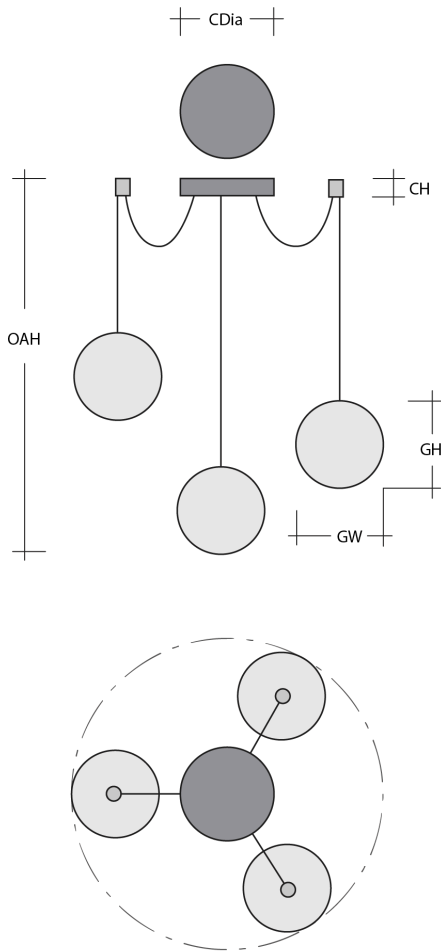

Meteo Round 3pc Swag Multi-Pendant Chain (LED)

Featuring a softly undulant 11”H oval shade in artisan blown crystal glass that encloses an LED-illuminated cast crystal glass diffuser, this versatile chandelier style enables customization of the placement and height of each pendant. Choose from several glass colors and chain and diffuser styles. For a more traditional look, order with an E26 base that takes one 40W bulb.

Zircon
(ZA,ZB,ZC,ZS)

Product Notes - PLEASE READ:

- All Hammerton Studio fixtures are handcrafted by artisans. Subtle imperfections reflect the mark of the maker and should be expected.
- This product may incorporate both steel and aluminum material. Transparent finishes may vary between steel and aluminum components.
- Products incorporating artisan blown and cast glass may create dramatic patterns of light and shadow on surrounding surfaces. While this is often desirable, shadowing can be minimized by adding recessed ceiling light to the installation area.

General Notes:

- Visit studio.hammerton.com to read our complete warranty.
- All dimensions are in inches unless otherwise noted. Dimensions may vary up to 7/8".

Revision date: 2025-10-14

Scan for Product &
[Install Info](#)

Meteo Round 3pc Swag Multi-Pendant Chain (LED)

Product Dimensions *Dimensions may vary up to 7/8"*

| | | |
|-----------------|--|--------------|
| Overall Height | OAH | 19.7 – 60 in |
| Canopy Height | CH | 0.8 in |
| Canopy Diameter | CDia | 6 in |
| Notes | Individual pendant length adjustable from 19.7" to 60", dependent on installation. | |