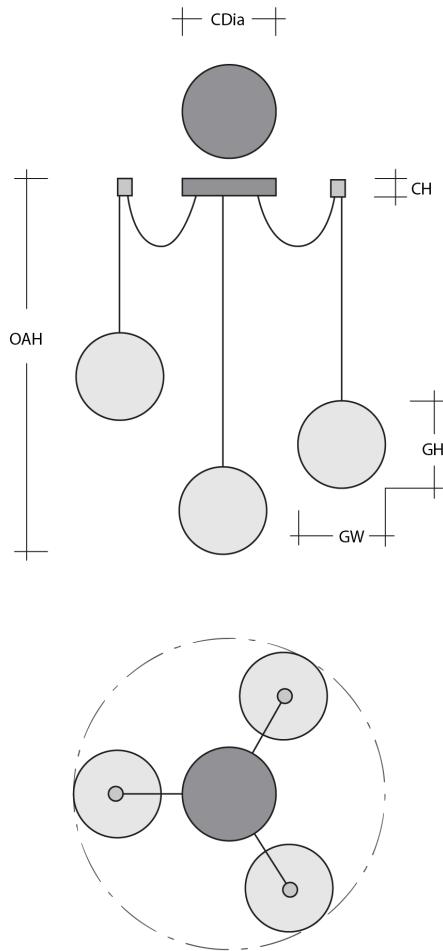

### Product Notes - PLEASE READ:

- All Hammerton Studio fixtures are handcrafted by artisans. Subtle imperfections reflect the mark of the maker and should be expected.
- This product may incorporate both steel and aluminum material. Transparent finishes may vary between steel and aluminum components.
- Products incorporating artisan blown and cast glass may create dramatic patterns of light and shadow on surrounding surfaces. While this is often desirable, shadowing can be minimized by adding recessed ceiling light to the installation area.

### General Notes:

- Visit [studio.hammerton.com](http://studio.hammerton.com) to read our complete warranty.
- All dimensions are in inches unless otherwise noted. Dimensions may vary up to 7/8".

Revision date: 2025-10-14

### Product Dimensions *Dimensions may vary up to 7/8"*

Overall Height	OAH	15 – 60 in
Canopy Height	CH	0.8 in
Canopy Diameter	CDia	6 in
Notes		Individual pendant length adjustable from 15" to 60", dependent on installation.

### Glass Dimensions

Large Qty		1
Large Glass Height	GH	9.7 in
Large Glass Width	GW	5.2 in
Medium Qty		1
Medium Glass Height	GH	7.8 in
Medium Glass Width	GW	4.7 in
Small Qty		1
Small Glass Height	GH	5.8 in
Small Glass Width	GW	4.5 in